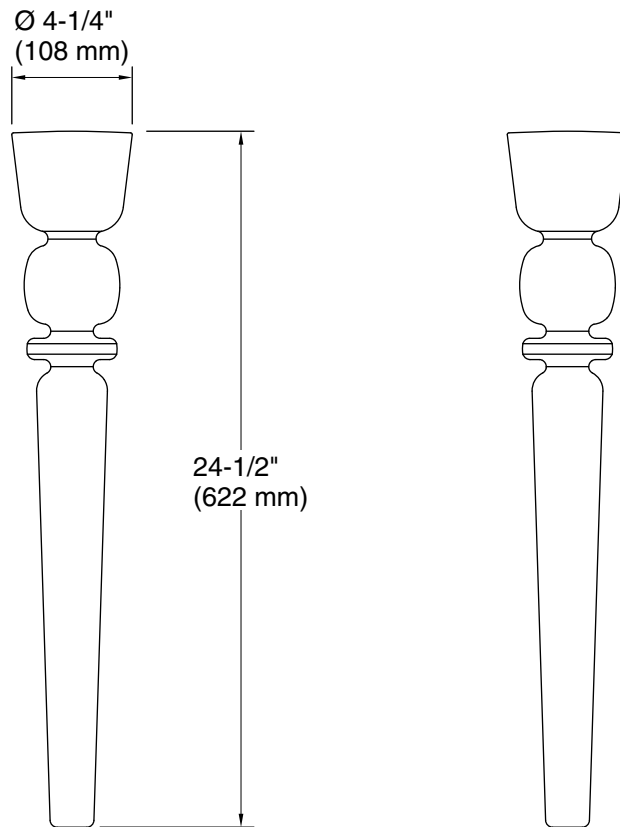

## Technical Information

All product dimensions are nominal.

Material: KOHLER® Enameled Cast Iron