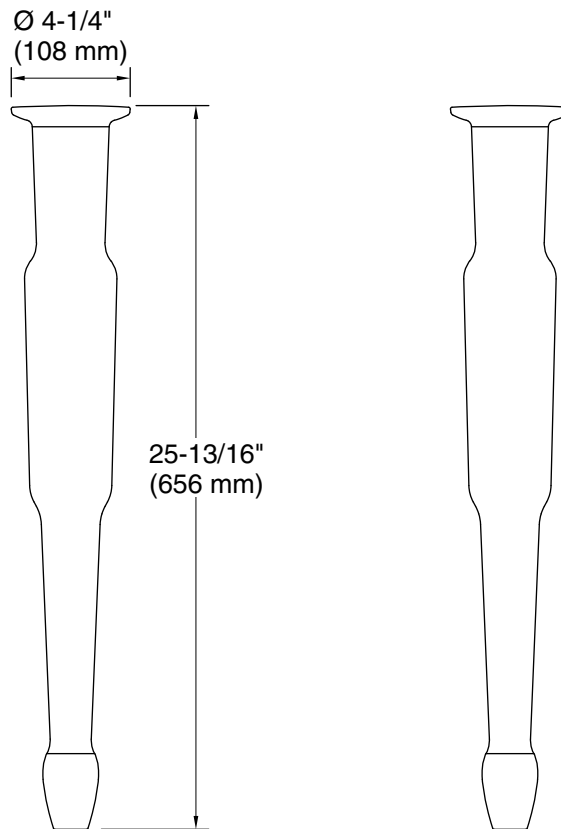

	0	White
	P5	Iron Black

Technical Information

All product dimensions are nominal.

Material: KOHLER® Enameled Cast Iron

Notes

Install this product according to the installation instructions.