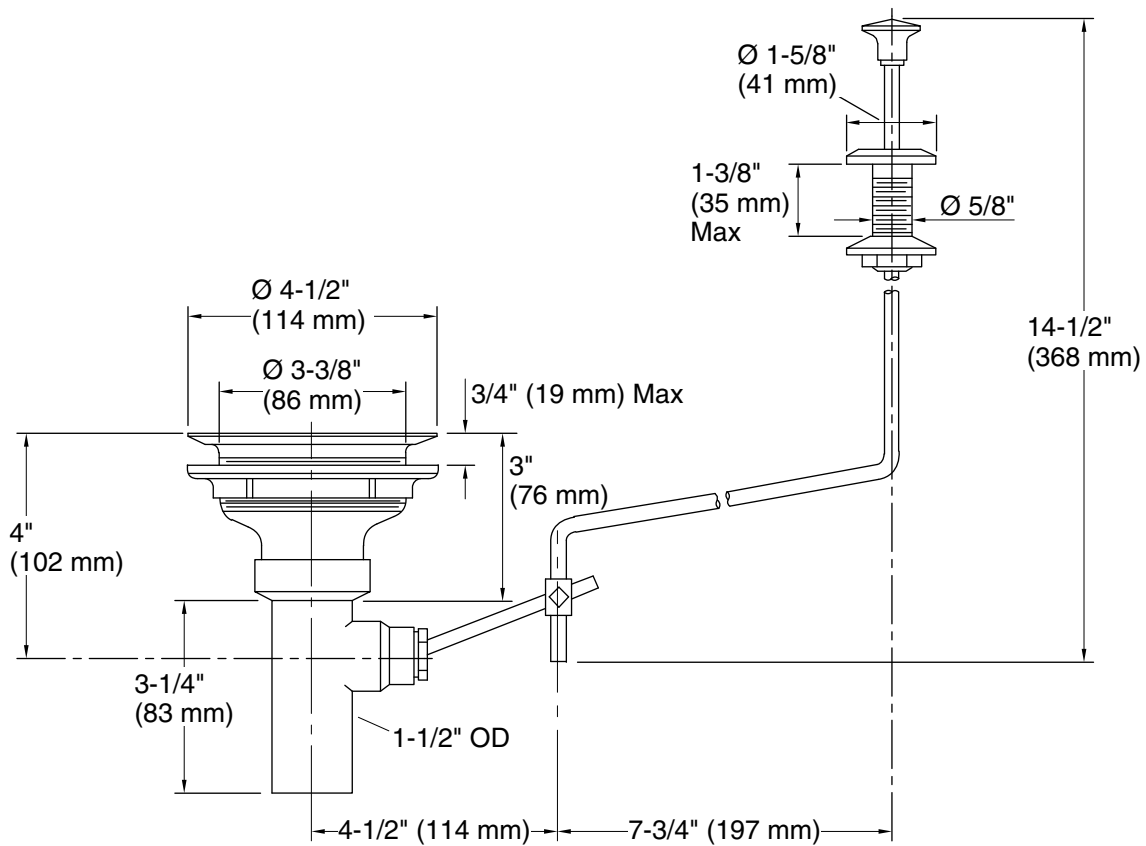

Technical Information

All product dimensions are nominal.

Drain included: Yes

Notes

Install this product according to the installation guide.