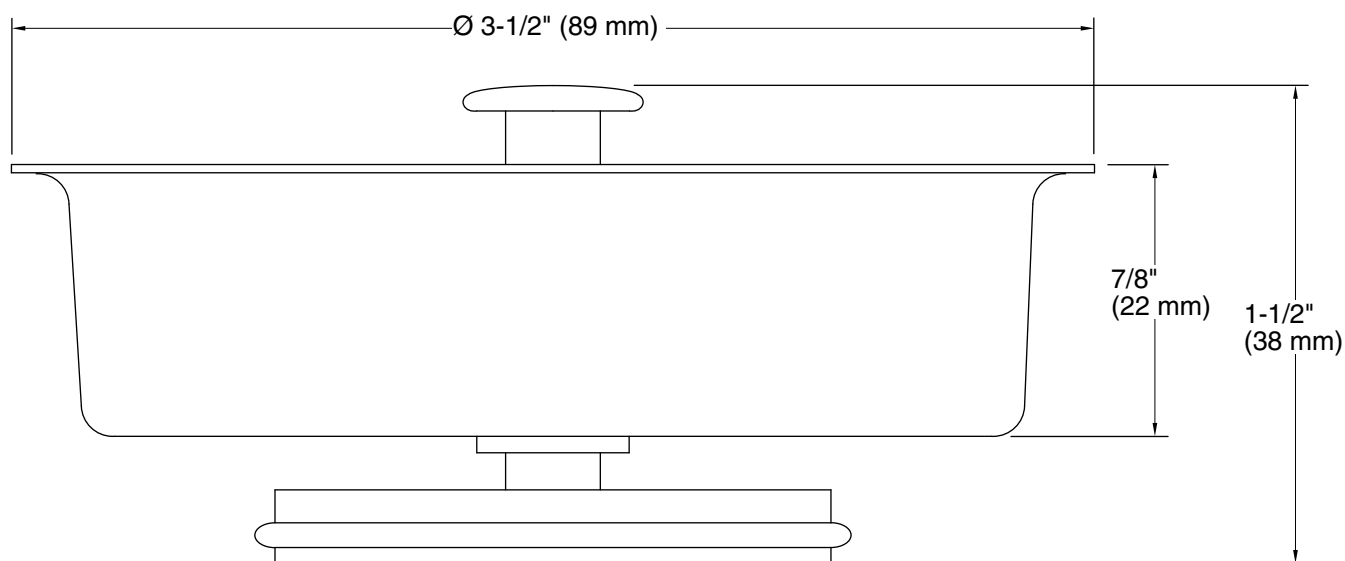

Features

- Removable basket with an open/close stopper that seals tightly into Duostrainer body

Material

- Premium metal construction for durability and reliability

Installation

- Fits sinks with standard 3-1/2" or 4" outlet
- Requires K-8804 Duostrainer body and tailpiece (sold separately)

Technical Information

All product dimensions are nominal.

Notes

Install this product according to the installation guide.