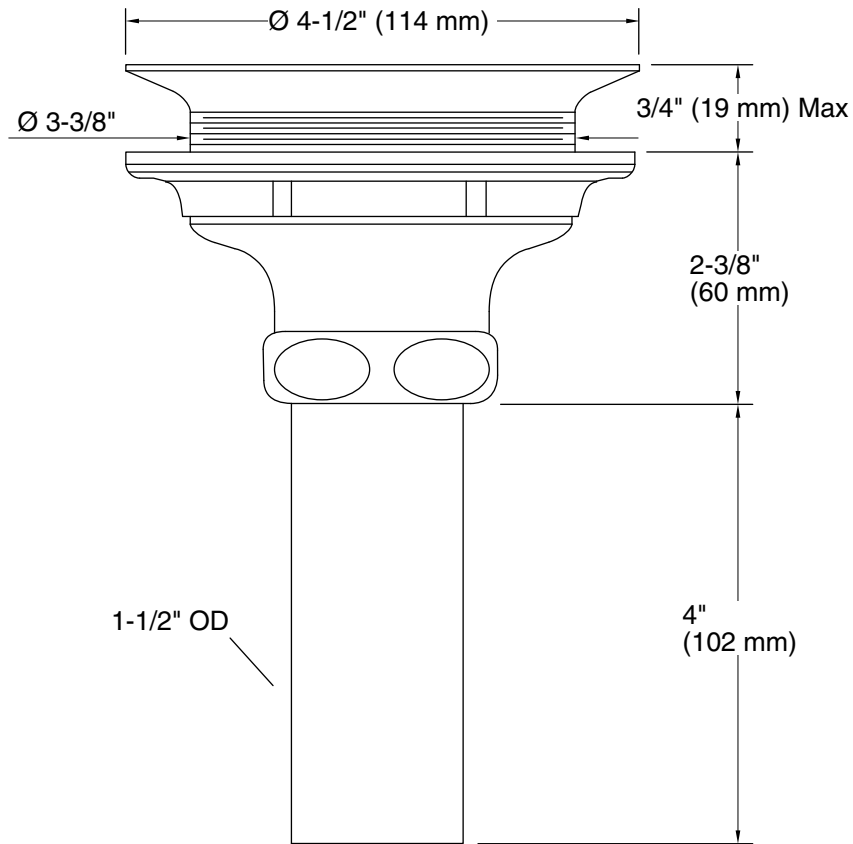

Features

- For sink installations with 3-1/2" (89 mm) or 4" (102 mm) outlet
- Quick-locking installation system
- 1-1/2" (38 mm) diameter connection and brass 4" (102 mm) tailpiece
- Combines with the K-8803 sink basket strainer (sold separately)

| Color | Code | Description |
|---|------|-------------------------|
|  | CP | Polished Chrome |
|  | PB | Vibrant® Polished Brass |
|  | 2BZ | Oil-Rubbed Bronze |

Technical Information

All product dimensions are nominal.