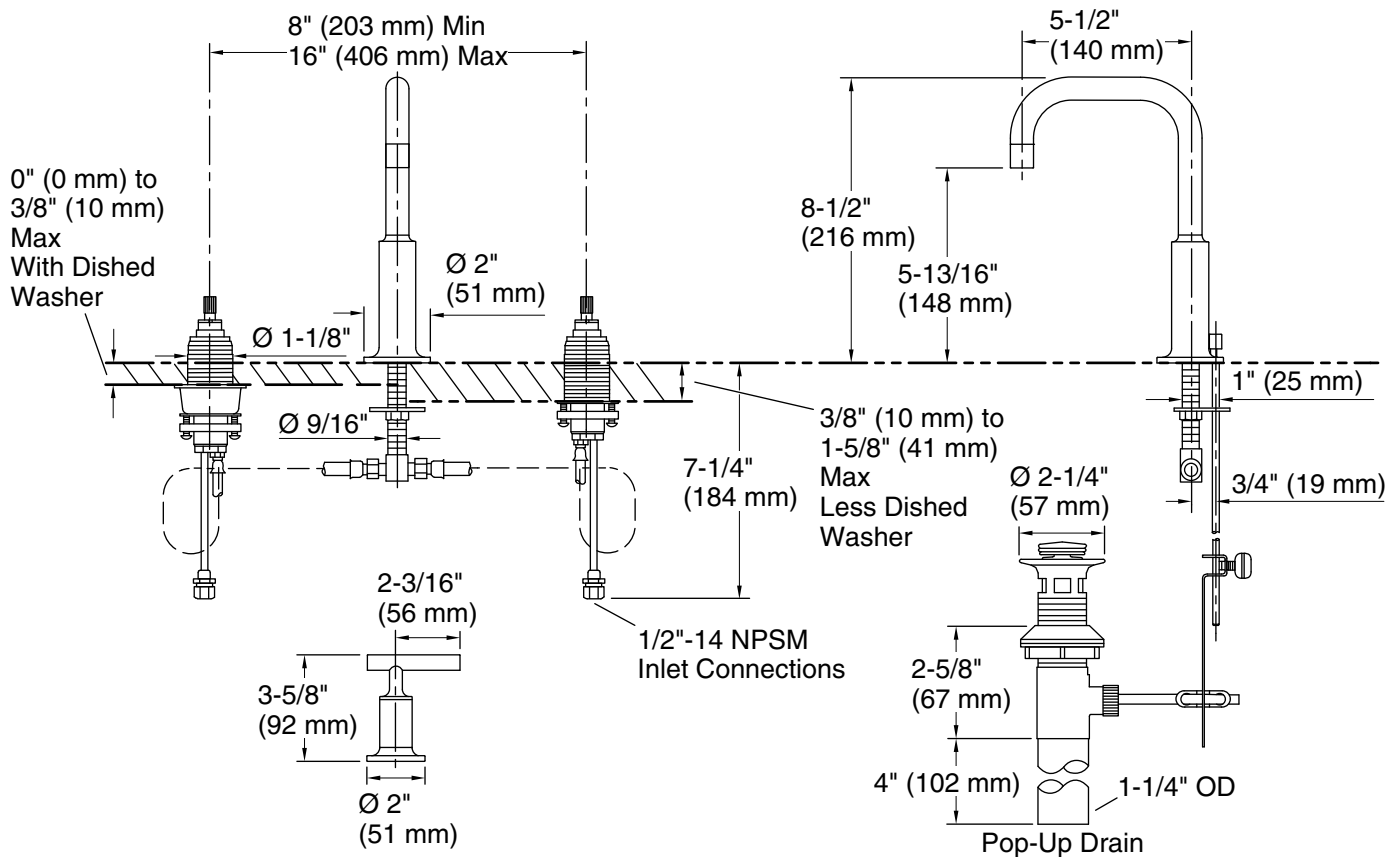

## Features

- Two lever handles offer separate control of hot and cold water
- 5-1/2" (140 mm) spout reach
- 1.2 gpm (4.5 lpm) maximum flow rate at 60 psi (4.14 bar)
- Includes metal pop-up drain with 1-1/4" (32 mm) tailpiece
- KOHLER® ceramic disc valves exceed industry longevity standards for a lifetime of durable performance
- Coordinates with Purist faucets, accessories, and showering components to complete your bathroom

## Technical Information

All product dimensions are nominal.

### Faucet:

Flow rate: 1.2 gal/min (4.5 l/min)

Pressure: 60 psi (4.1 bar)

Drain included: Yes

### Spout:

Spout reach: 5-1/2" (140 mm)