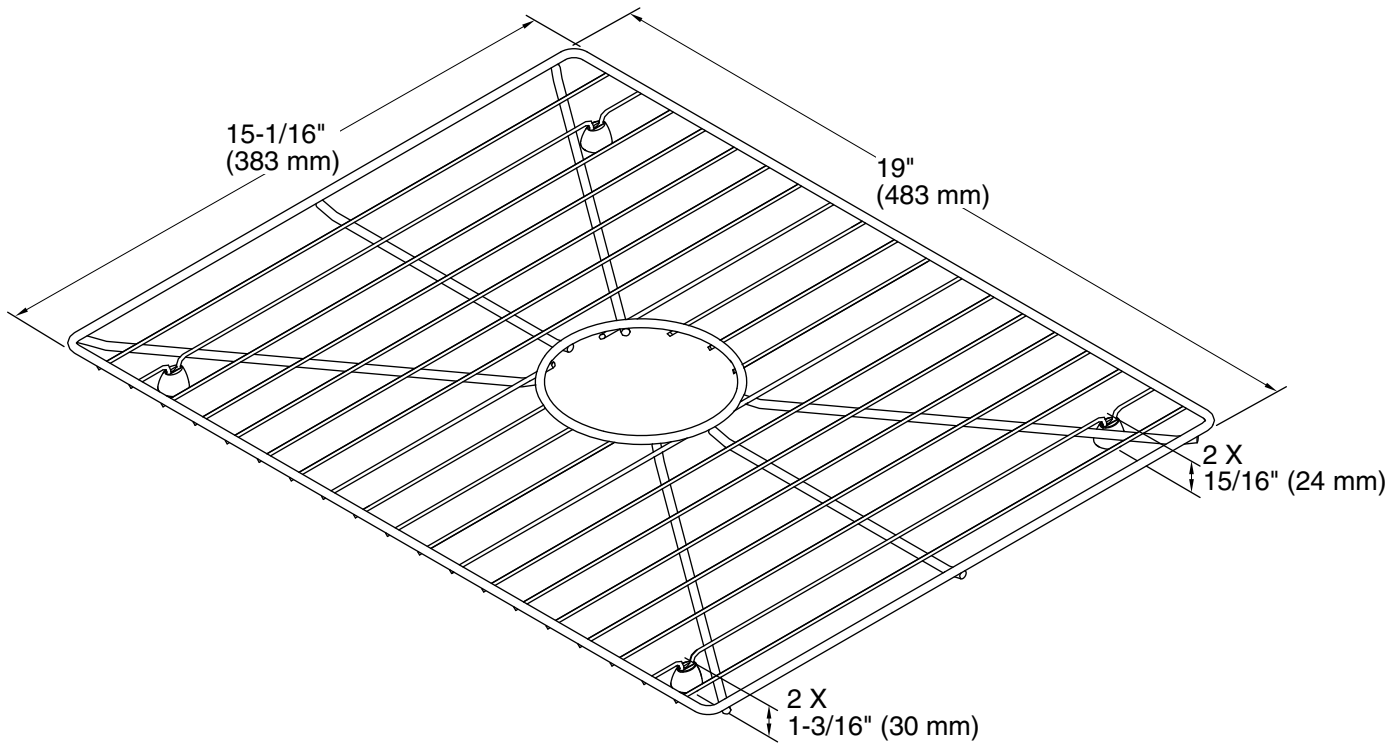

Technical Information

All product dimensions are nominal.

Material: Stainless Steel