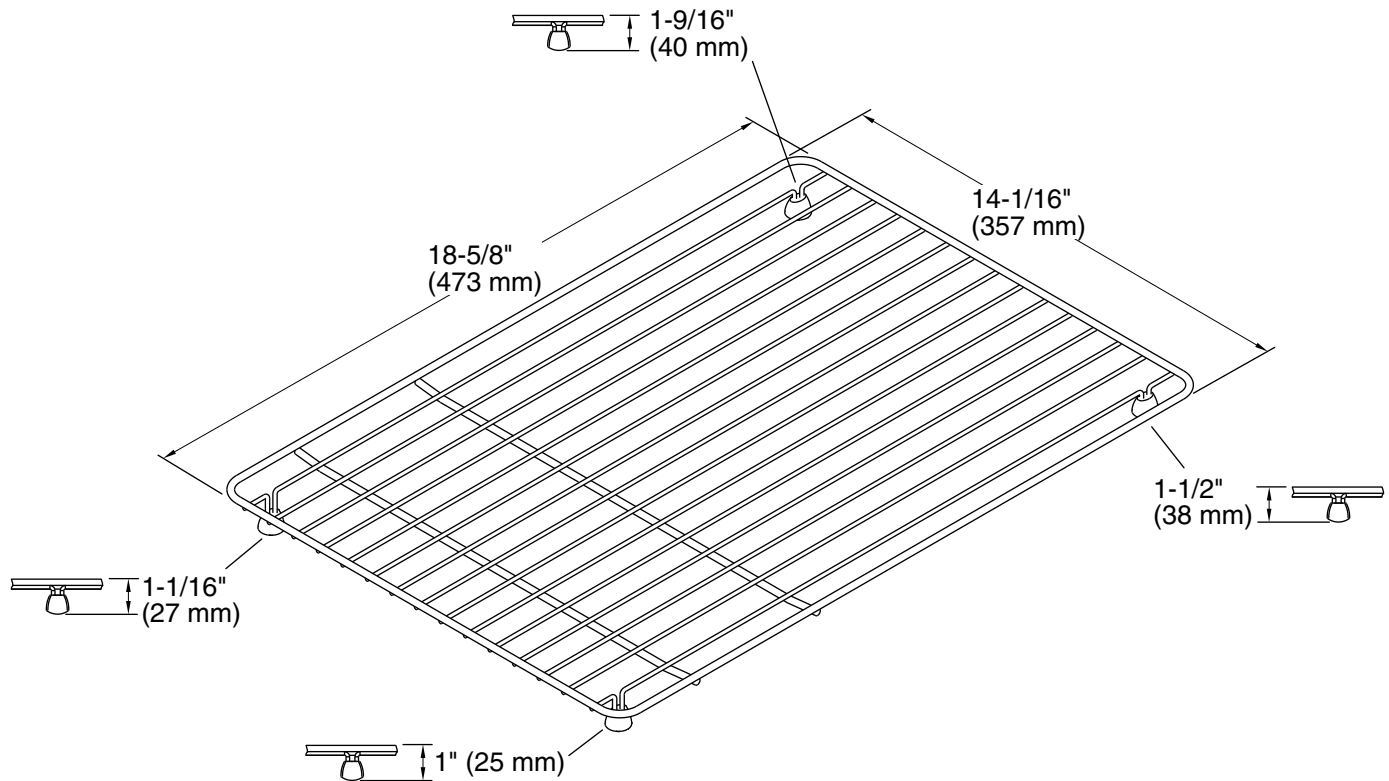

Features

- Fits in the left side of K-5871 Riverby sinks
- Included with K-5871 Riverby sinks
- Helps protect sink surface from daily wear
- Dishwasher-safe
- Rubber feet provide added protection
- Recommended for use with the K-6255 Riverby right-hand rack

Available Colors/Finishes

Color tiles intended for reference only.

Color	Code	Description
	ST	Stainless Steel

Technical Information

All product dimensions are nominal.

Material: Stainless Steel