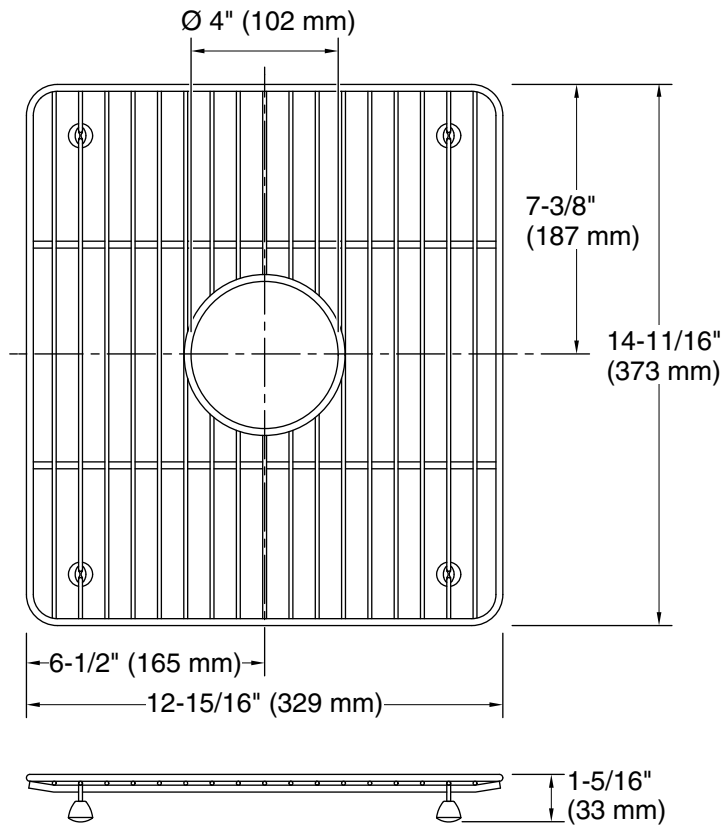

Technical Information

All product dimensions are nominal.

Material: Stainless Steel