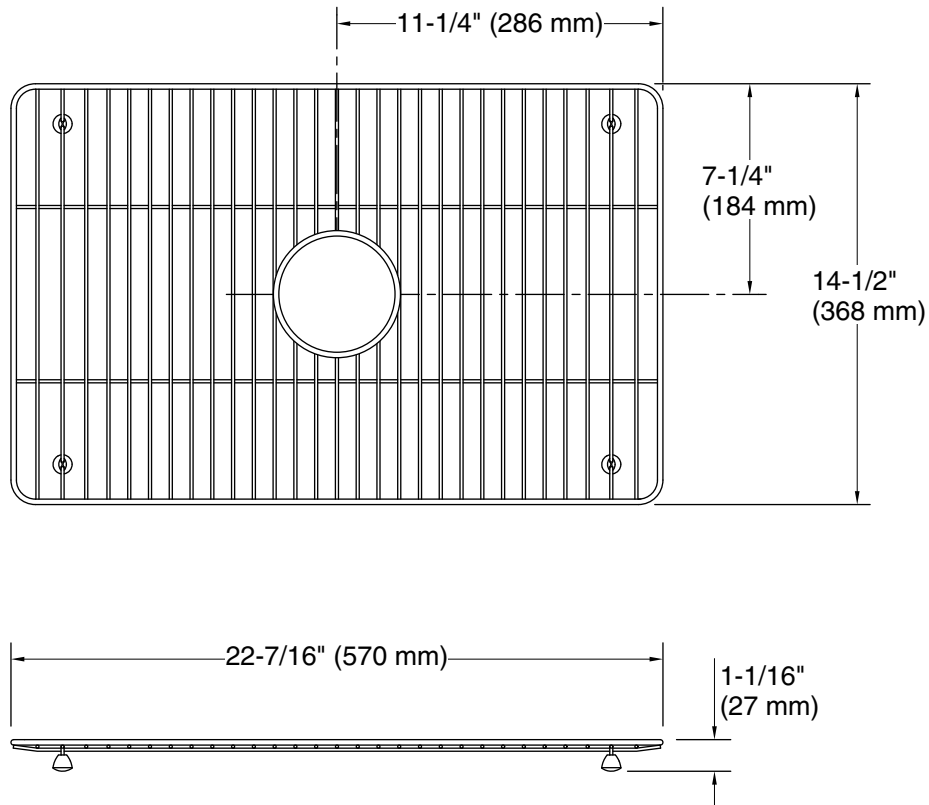

## Technical Information

All product dimensions are nominal.

Material: Stainless Steel