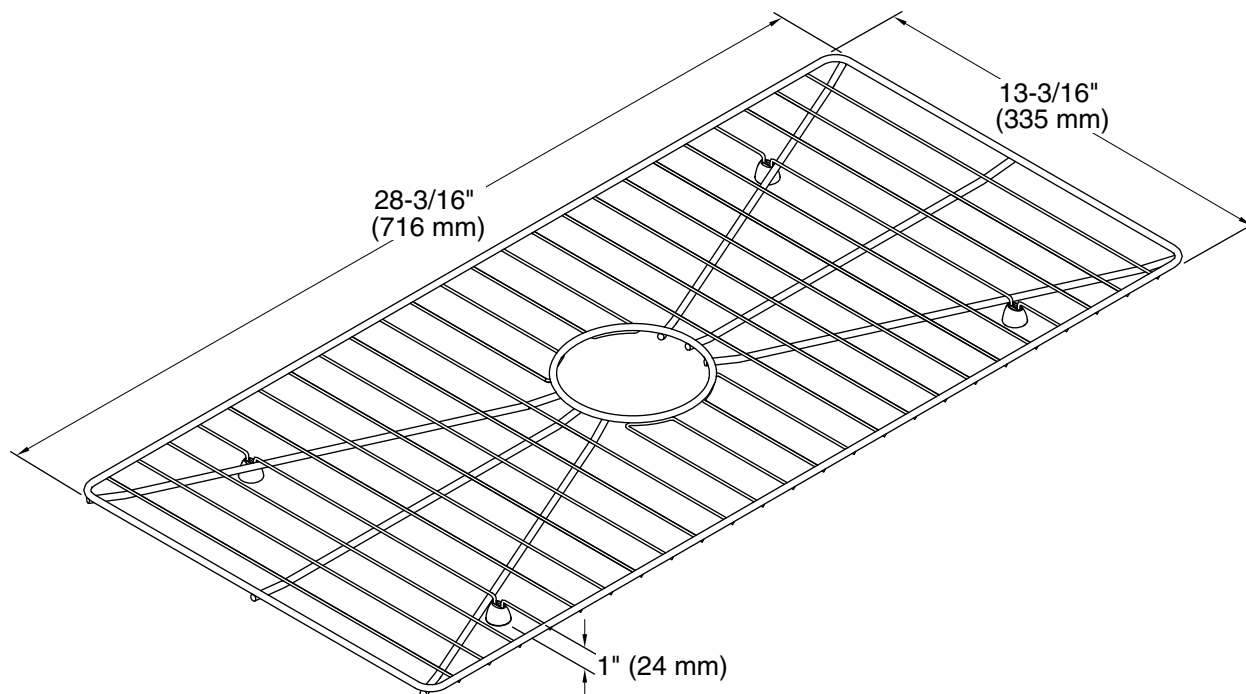

Technical Information

All product dimensions are nominal.

Material: Stainless Steel