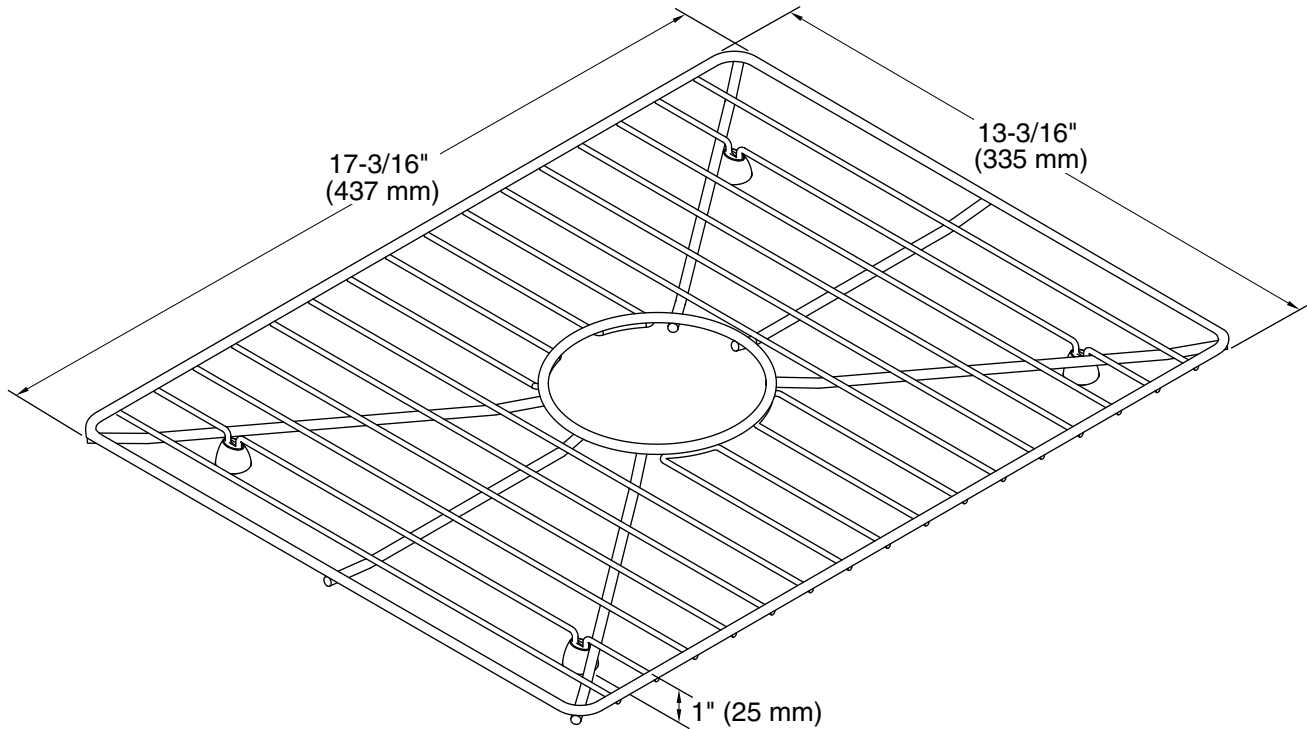

Technical Information

All product dimensions are nominal.

Material: Stainless Steel