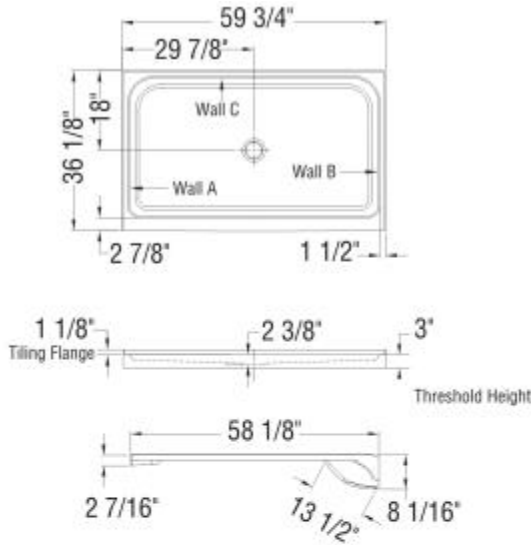

Rectangular Base 6036 3 in. Acrylic Alcove Shower Base

Model number:

105664-000-001-000

Dimensions: 59.75" x 36.125" x 4.125"

Installation:

Material: Acrylic

Standard Features:

- Low threshold base
- Textured bottom
- Deflecting strip preventing water penetration behind the shower
- Alcove installation
- Easy front installation walls with snap clips are available
- Right, left or centre drain (for 3 in. model)

Dimensions: 59.75" x 36.125" x 4.125"

Installation:

Material: Acrylic

Dimensions

59 3/4 x 36 1/4 x 4 1/4 In.
(1518 x 918 x 105 mm)

Weight

58 lbs - 26 1/4 kg

Shape

Rectangular

Drain location:

Center

All dimensions are approximate. Structure measurements must be verified against the unit to ensure proper fit.

Project: _____

Contractor: _____

Representative: _____

Date: _____