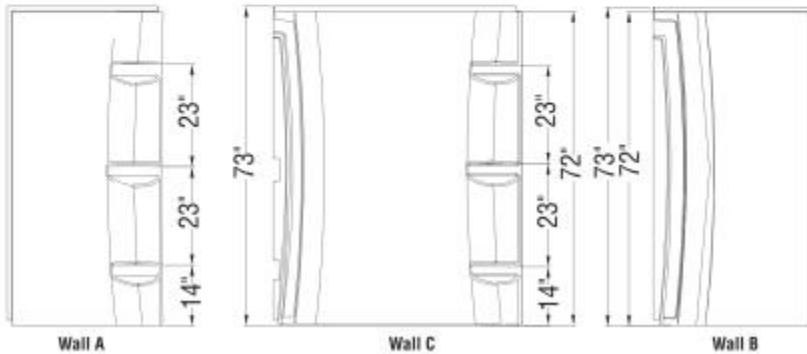

Rectangular Base 6036 3 in. Acrylic Alcove Shower Base

Model number:

105664-000-001-000

Dimensions: 59.75" x 36.125" x 4.125"

Installation:

Material: Acrylic

Standard Features:

- Low threshold base
- Textured bottom
- Deflecting strip preventing water penetration behind the shower
- Alcove installation
- Easy front installation walls with snap clips are available
- Right, left or centre drain (for 3 in. model)

Dimensions: 59.75" x 36.125" x 4.125"

Installation:

Material: Acrylic

Dimensions

59 3/4 x 36 1/4 x 4 1/4 In.
(1518 x 918 x 105 mm)

Weight

58 lbs - 26 1/4 kg

Shape

Rectangular

Drain location:

Center

All dimensions are approximate. Structure measurements must be verified against the unit to ensure proper fit.

Project: _____

Contractor: _____

Representative: _____

Date: _____