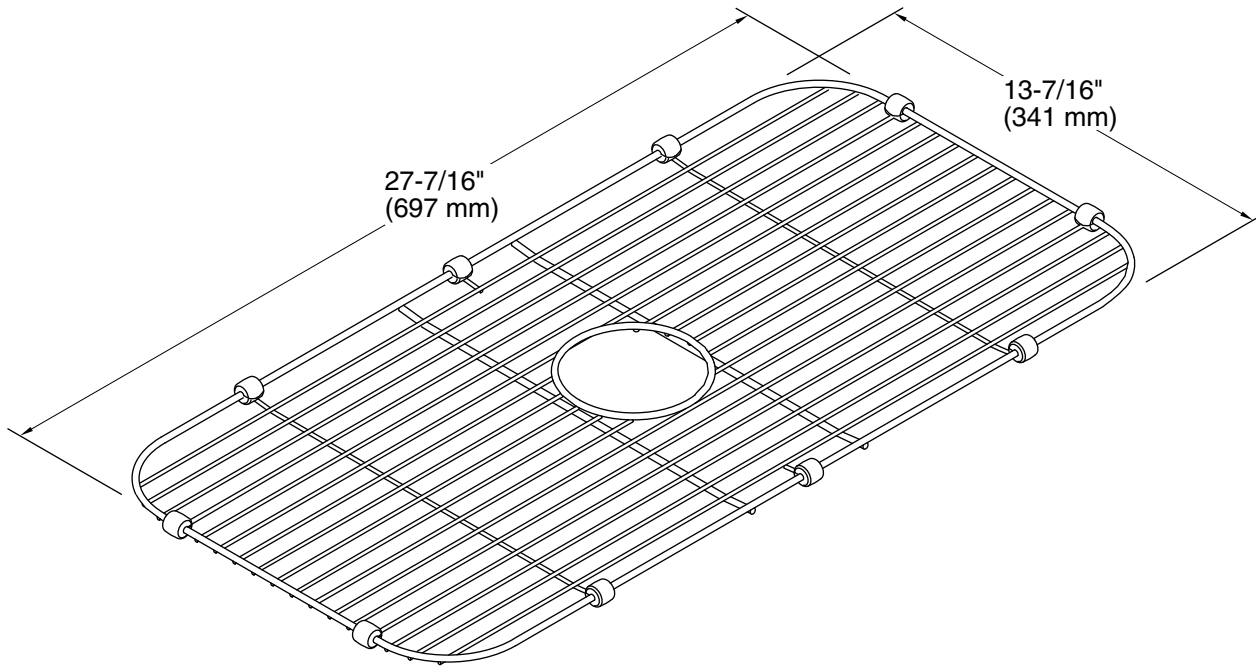

### Available Colors/Finishes

*Color tiles intended for reference only.*

Color	Code	Description
	ST	Stainless Steel

**Undertone®**  
Sink rack for Undertone® sinks  
**K-5474**

**Technical Information**

All product dimensions are nominal.