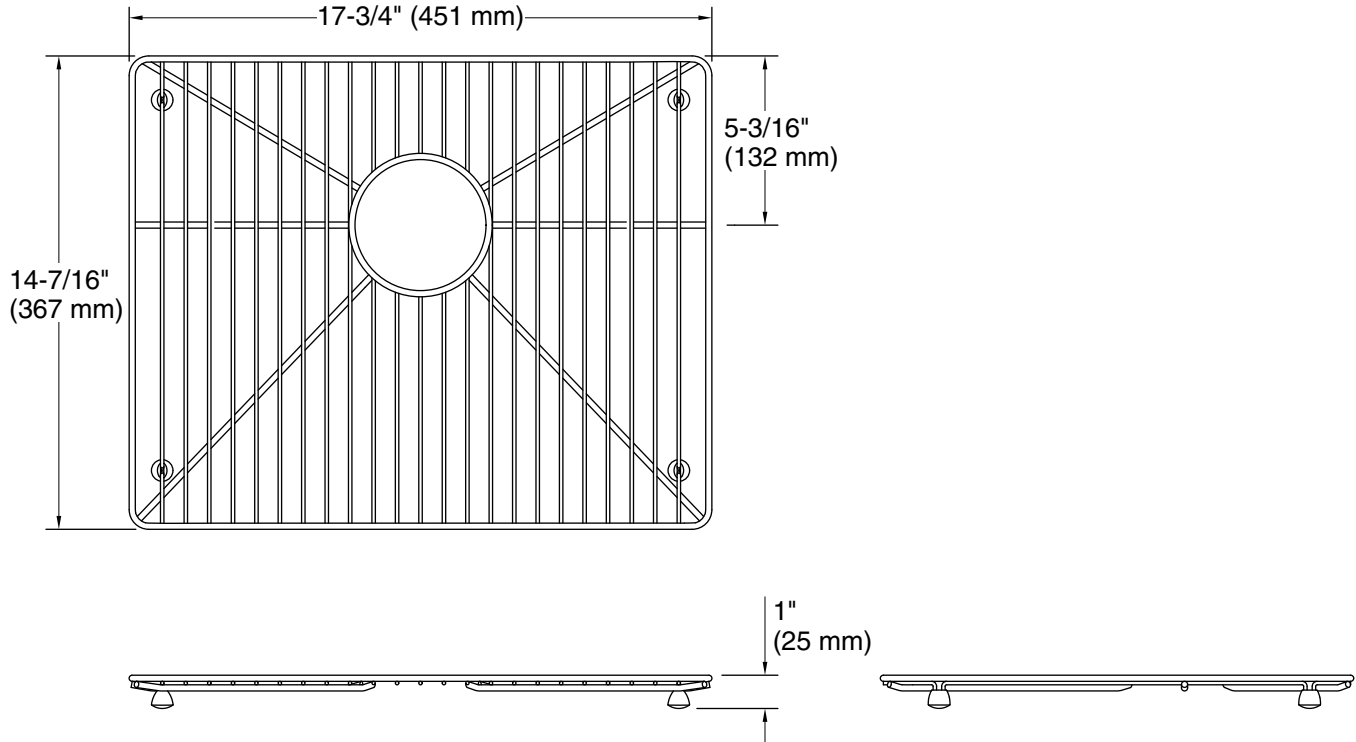

Technical Information

All product dimensions are nominal.

Material: Stainless Steel