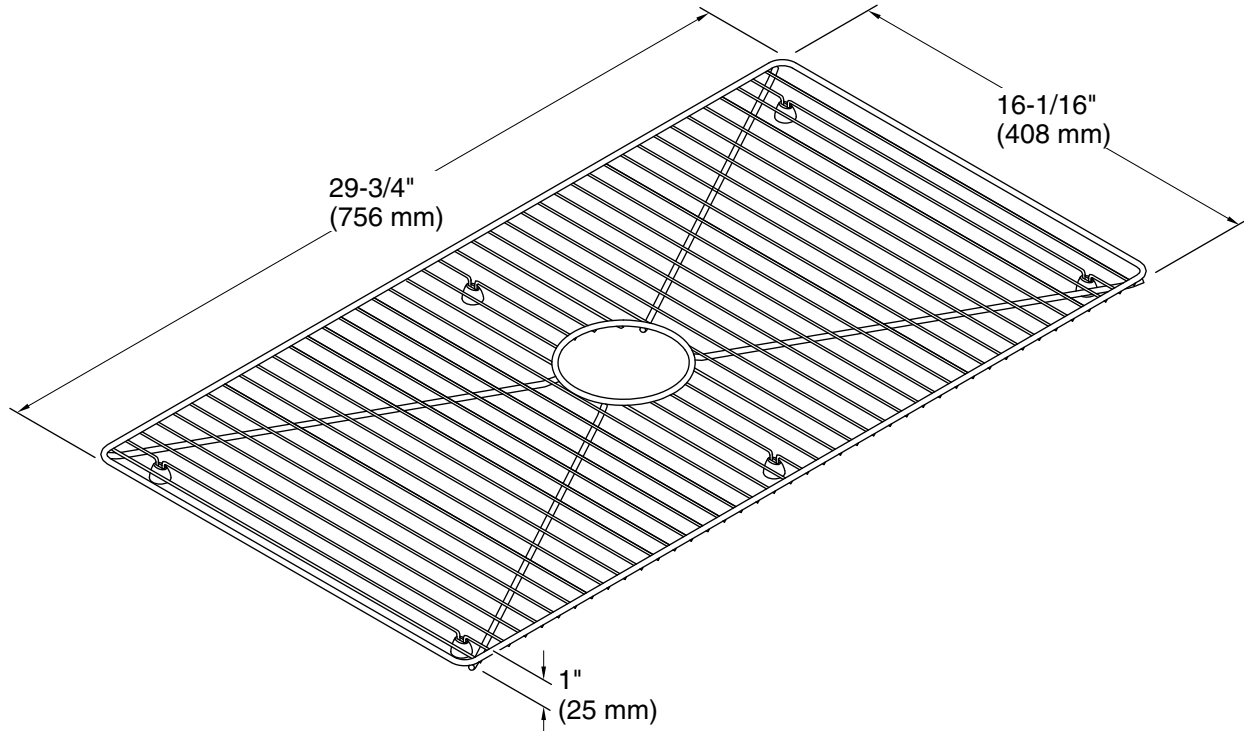

Technical Information

All product dimensions are nominal.

Material: Stainless Steel