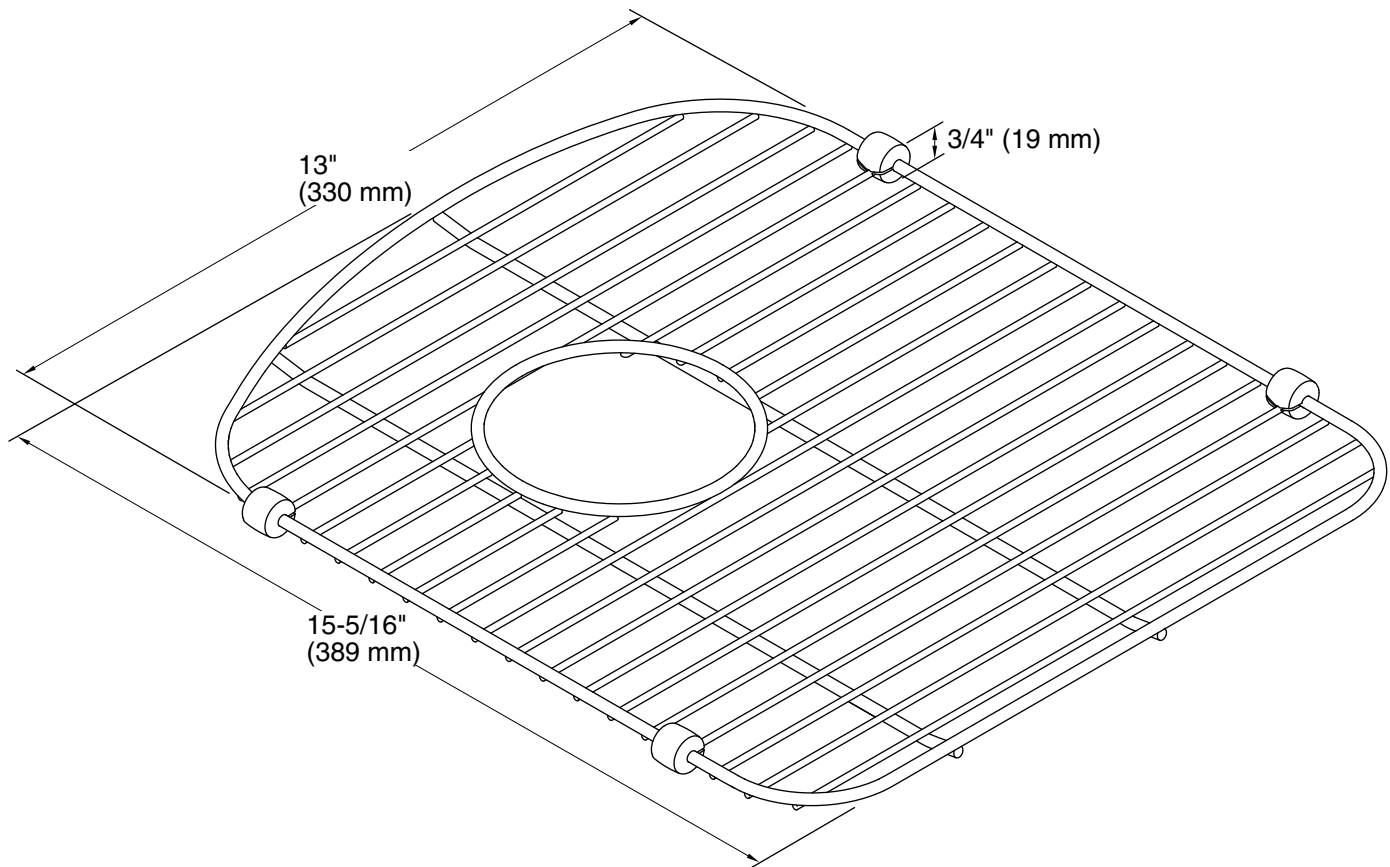

Technical Information

All product dimensions are nominal.

Material: Stainless Steel