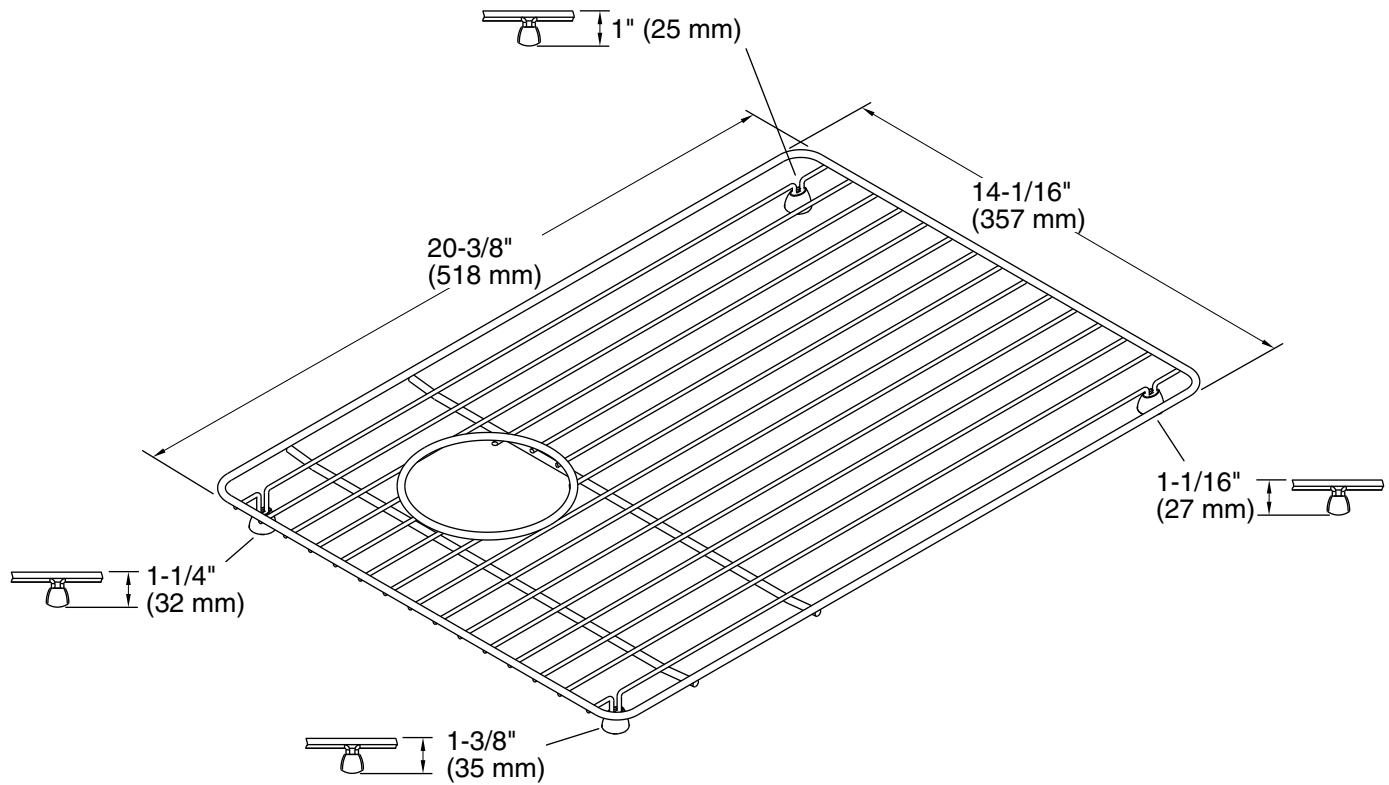

Features

- Fits in the bowl of K-5872 Riverby sinks
- Included with K-5872 Riverby sinks
- Helps protect sink surface from daily wear
- Dishwasher-safe
- Rubber feet provide added protection

Material

- Durable stainless steel construction

Color	Code	Description
	ST	Stainless Steel

Technical Information

All product dimensions are nominal.

Material: Stainless Steel