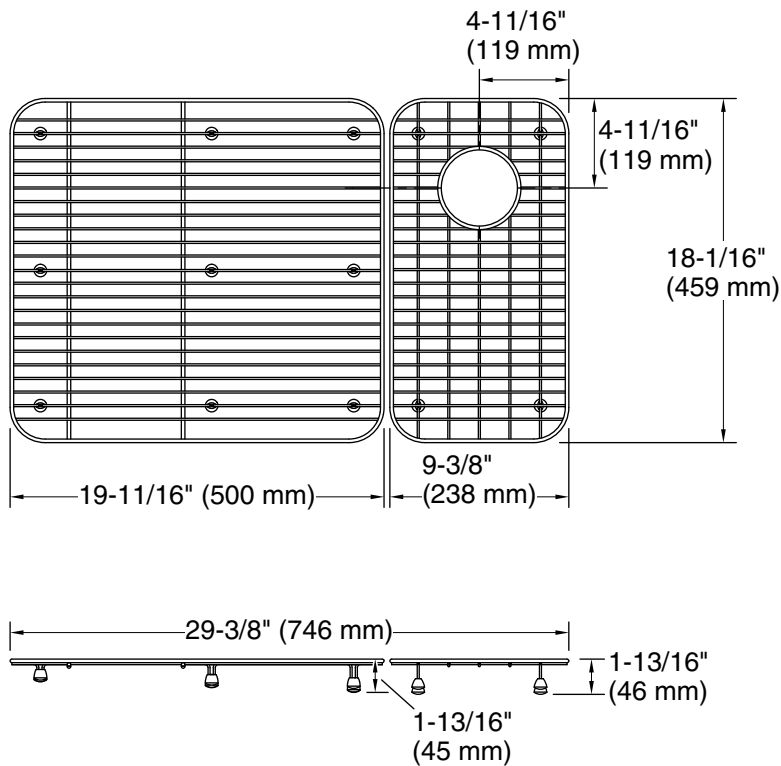

Features

- Designed to fit in bowl of K-24268 kitchen sink
- Dual racks help protect sink surface from daily wear
- Left rack specially designed to stack plates for drying
- Right rack designed to prevent utensils from falling through rack while drying
- Nonabrasive rubber feet will not harm the bowl's finish
- Dishwasher-safe

Material

- Durable stainless steel construction

Recommended Products/Accessories

K-24268 34" undermount single-bowl farmhouse kitchen sink

Codes/Standards

None Applicable

KOHLER® One-Year Limited Warranty

See website for detailed warranty information.

Available Colors/Finishes

Color tiles intended for reference only.

Color	Code	Description
-------	------	-------------

	ST	Stainless Steel
---	----	-----------------

Technical Information

All product dimensions are nominal.