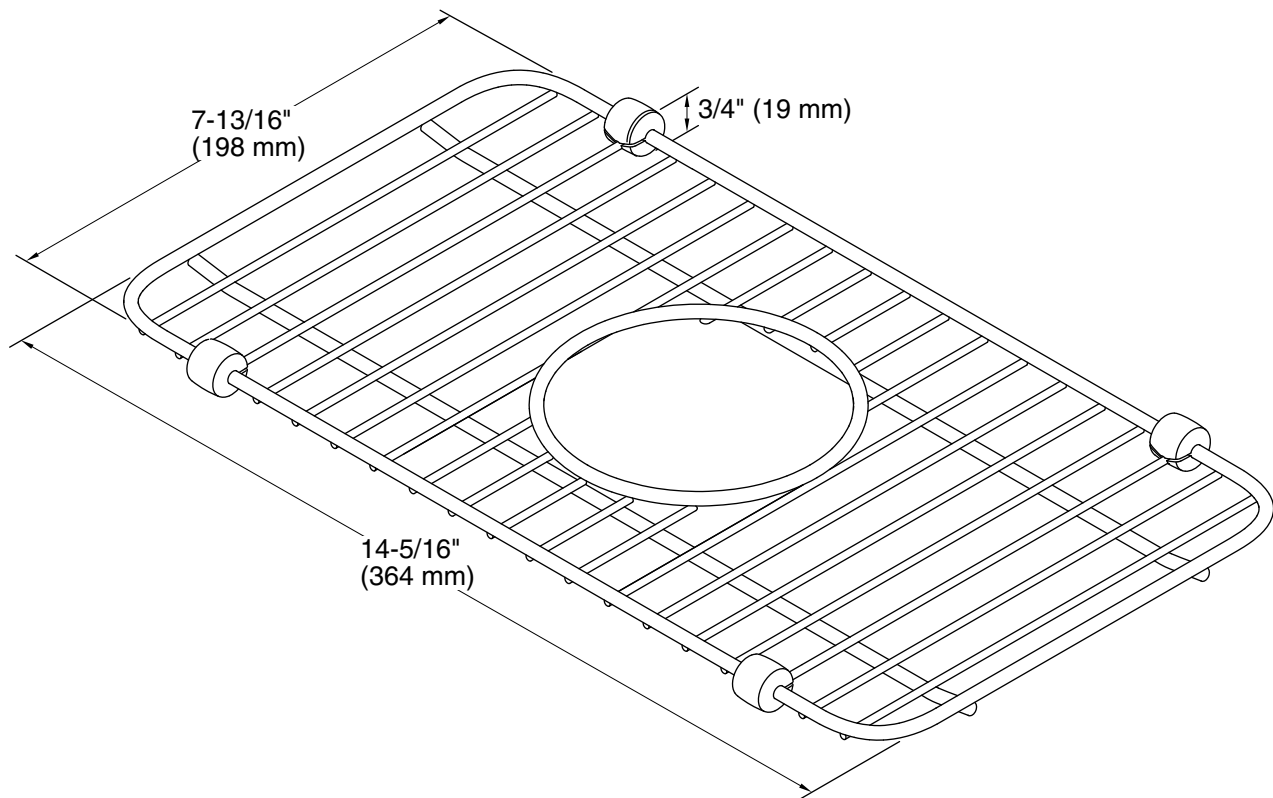

Features

- Fits in the small bowl of the K-6625 Iron/Tones Smart Divide® kitchen sink
- Helps protect sink surface from daily wear
- Innovative wheels around the perimeter provide a secure fit and reduce debris buildup
- Dishwasher-safe

Technical Information

All product dimensions are nominal.

Material: Stainless Steel