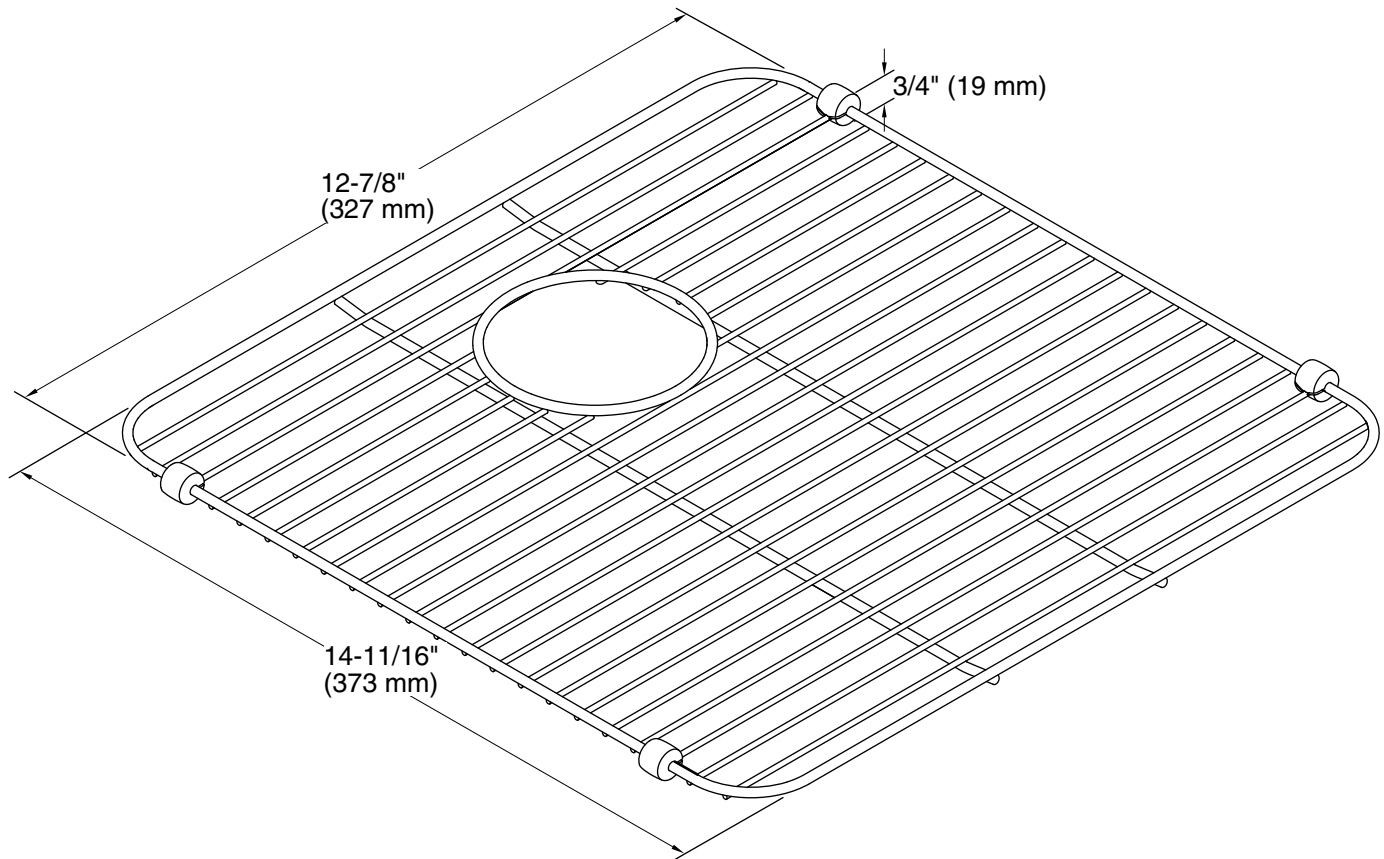

See website for detailed warranty information.

Available Colors/Finishes

Color tiles intended for reference only.

Color	Code	Description
	ST	Stainless Steel

KOHLER®

Iron/Tones®
Stainless steel sink rack, 12-7/8" x 14-11/16"
K-5184

Technical Information

All product dimensions are nominal.

Material: Stainless Steel

1-800-4KOHLER (1-800-456-4537)

Kohler Co. reserves the right to make revisions without notice to product specifications.