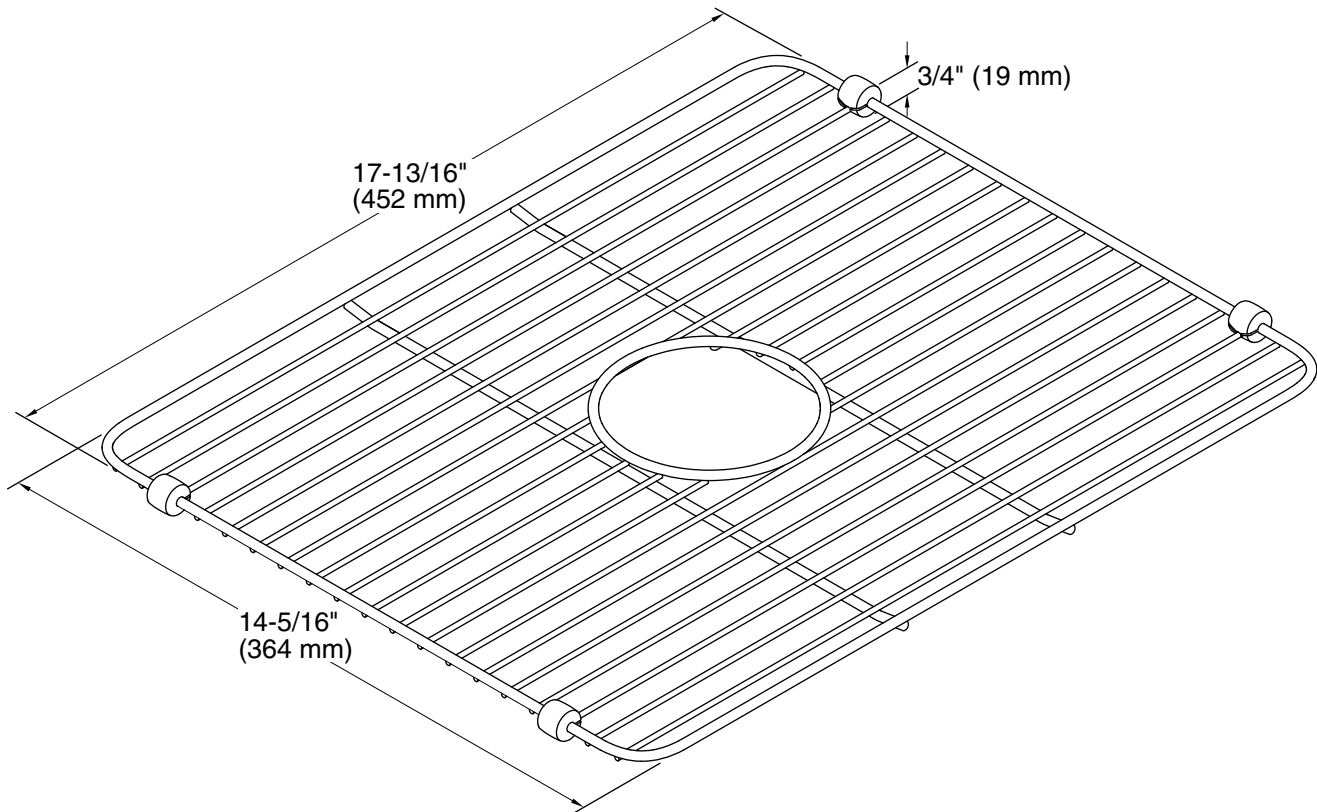

Technical Information

All product dimensions are nominal.

Material: Stainless Steel