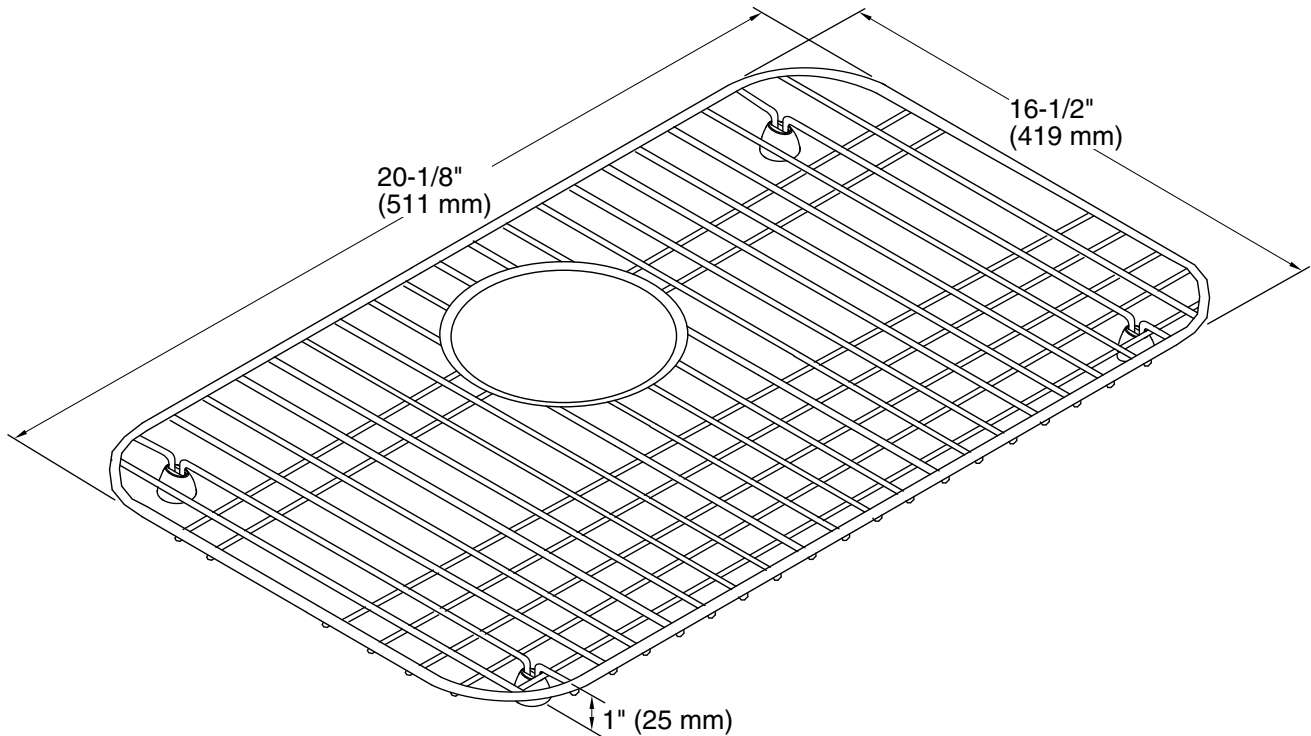

Technical Information

All product dimensions are nominal.

Material: Stainless Steel