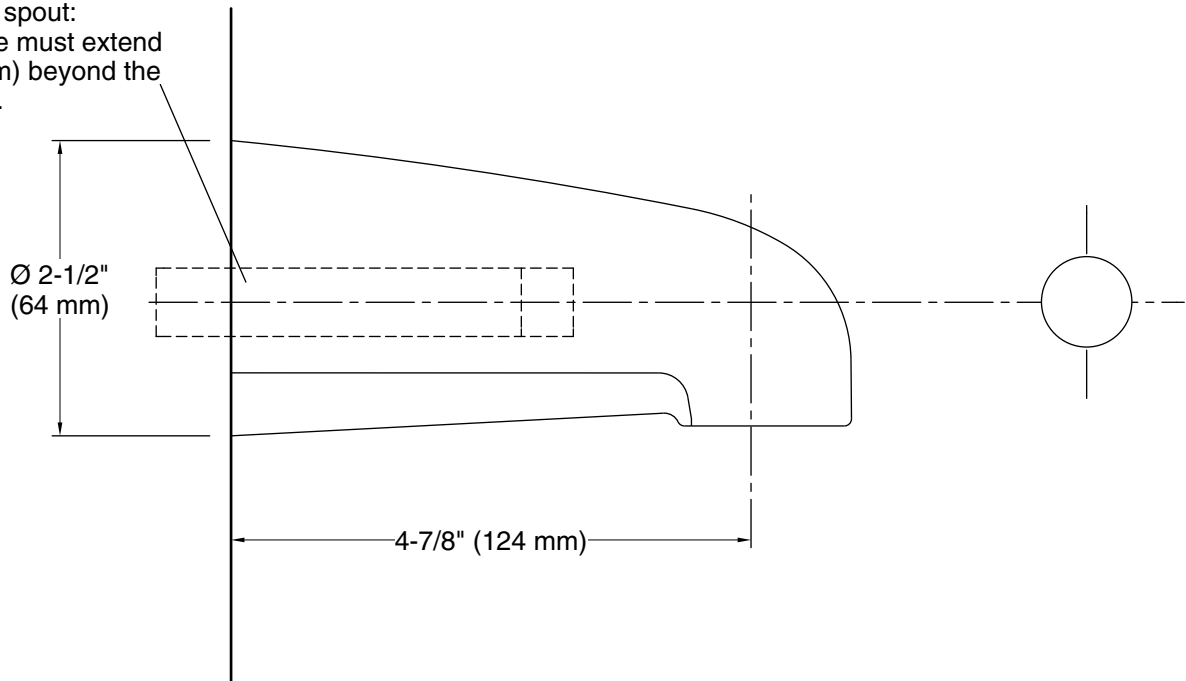

Features

- 4-5/8" (117 mm) nondiverter bath spout with 1/2" NPT connection
- Coordinates with Devonshire faucets, accessories, and showering components to complete your bathroom

Material

- KOHLER® finishes resist corrosion and tarnishing
- Premium metal construction for durability and reliability

For threaded spout:
1/2" NPT pipe must extend
3-5/8" (92 mm) beyond the
finished wall.

Technical Information

All product dimensions are nominal.

Drain included: No

Notes

Install this product according to the installation guide.