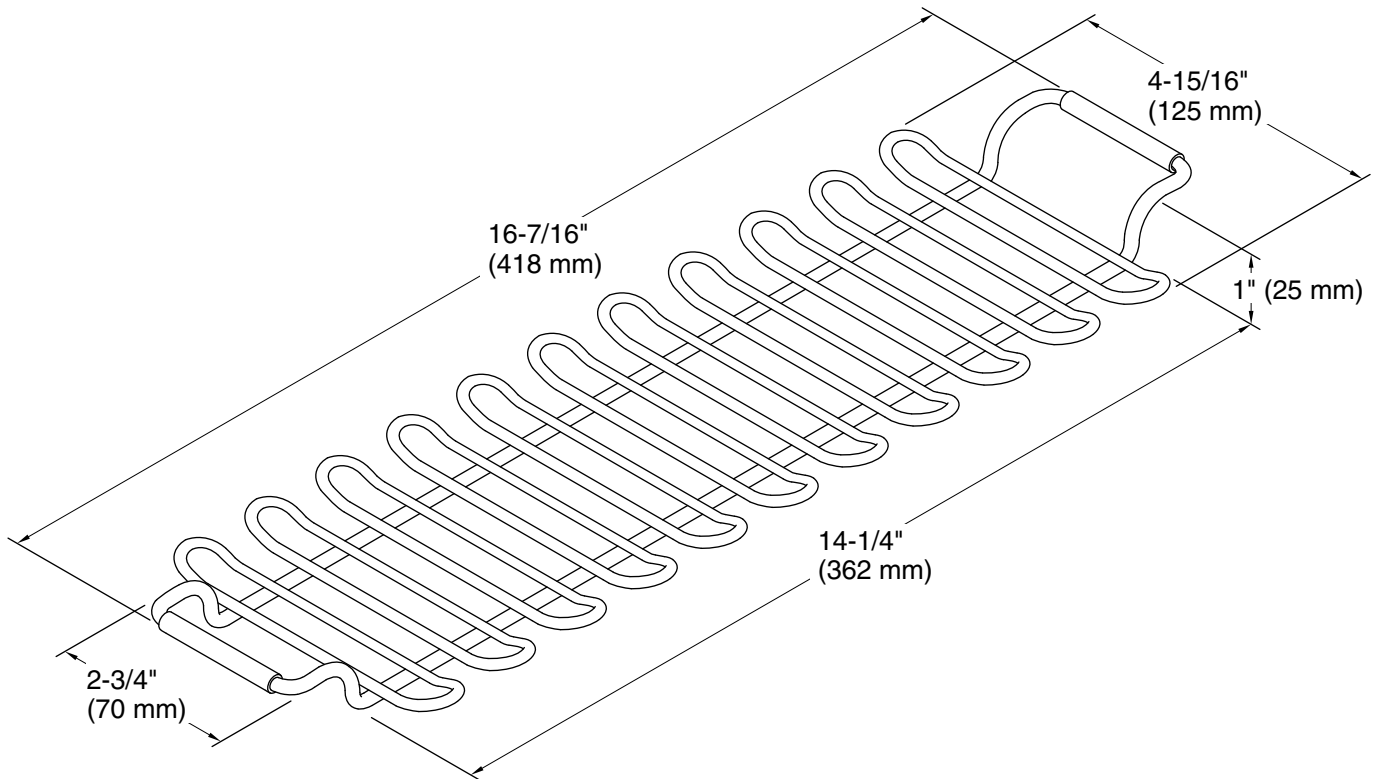

Color	Code	Description
-------	------	-------------

ST	Stainless Steel
----	-----------------

Technical Information

All product dimensions are nominal.

Material: Stainless Steel