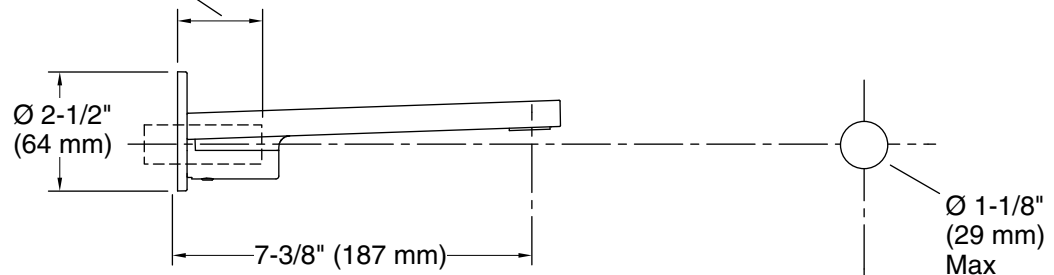

Color	Code	Description
	CP	Polished Chrome
	BL	Matte Black
	2MB	Vibrant® Brushed Moderne Brass
	TT	Vibrant Titanium

Slip-Fit Spout:
Extend 5/8" OD tube 1-1/2"
(38 mm) from finished wall.
Threaded Spout:
Extend 1/2" NPT pipe 1-1/2"
(38 mm) from finished wall.