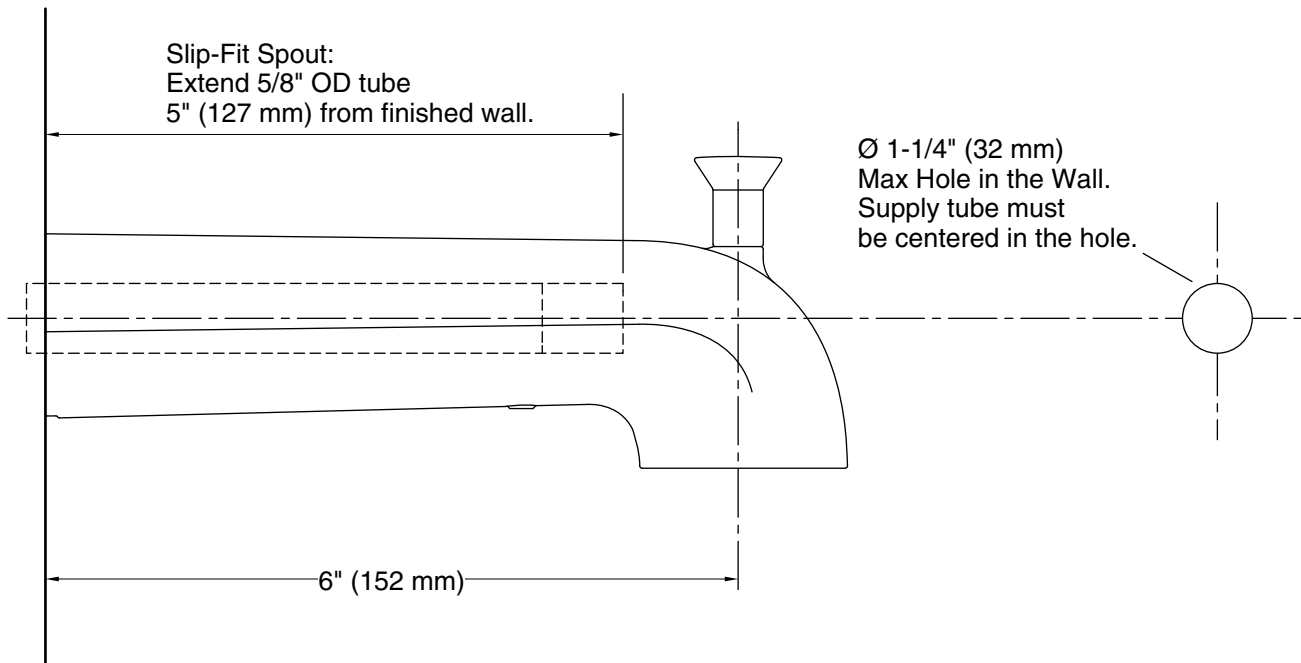

Features

- 6" (152 mm) diverter spout with 1/2" (12.7 mm) slip-fit connection

Material

- Premium metal construction for durability and reliability
- KOHLER[®] finishes resist corrosion and tarnishing

Installation

- Wall-mount
- Coordinates with Pitch[®] bath and shower trim

Recommended Products/Accessories

K-23723 Faucet cleaner

Codes/Standards

ASME A112.18.1/CSA B125.1
California Energy Commission (CEC)
IAPMO Certification

Technical Information

All product dimensions are nominal.

Drain included: No

Notes

Install this product according to the installation instructions.