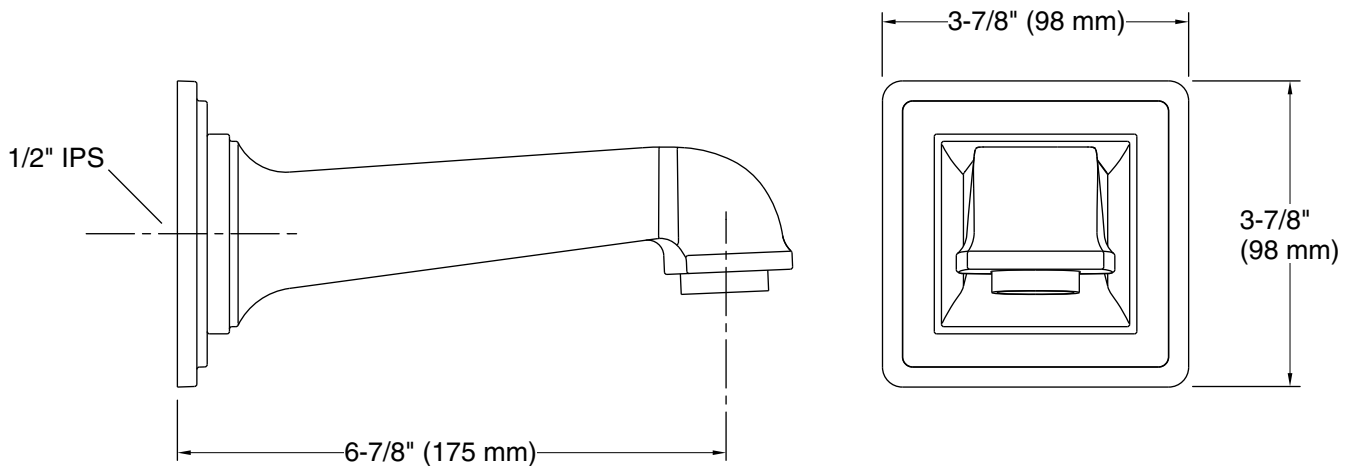

Technical Information

All product dimensions are nominal.

Drain included: No

Notes

Install this product according to the installation guide.