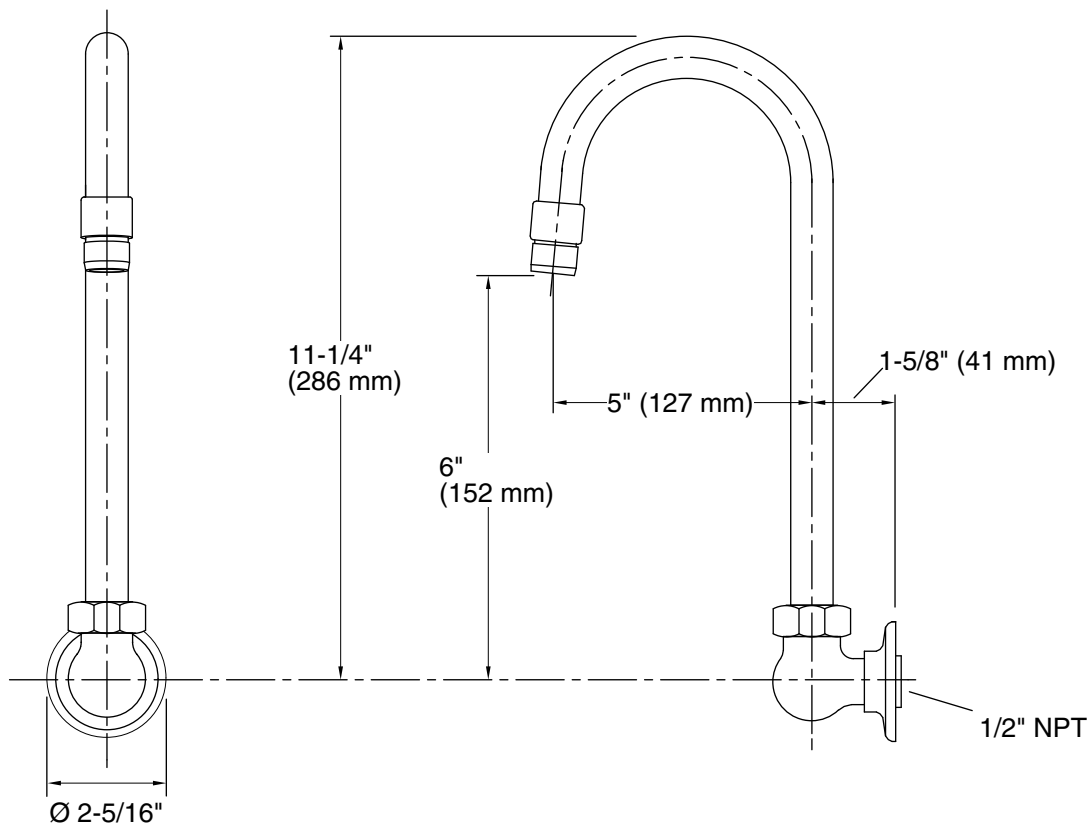

### Features

- 5" (127 mm) spout reach
- Flange
- 1/2" NPT inside-threaded inlets
- Standard aerator
- Lower flow aerator options are available
- 2.5 gal/min (9.5 l/min) maximum flow rate [max at 60 psi (4.14 bar)]

### Technical Information

All product dimensions are nominal.

#### Spout:

Spout reach: 5" (127 mm)