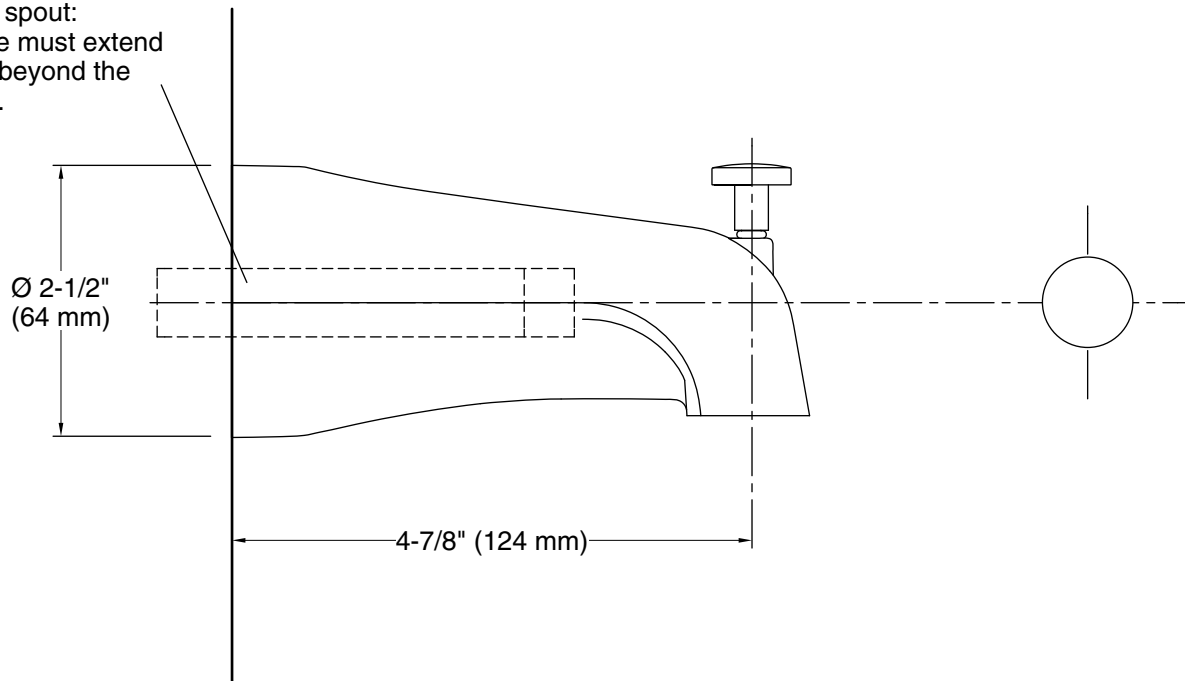

Features

- 4-7/8" (124 mm) diverter bath spout with 1/2" NPT connection
- Coordinates with Coralais faucets, accessories, and showering components to complete your bathroom

Material

- KOHLER[®] finishes resist corrosion and tarnishing
- Premium metal construction for durability and reliability

For threaded spout:
1/2" NPT pipe must extend
4" (102 mm) beyond the
finished wall.

Technical Information

All product dimensions are nominal.

Drain included: No

Notes

Install this product according to the installation guide.