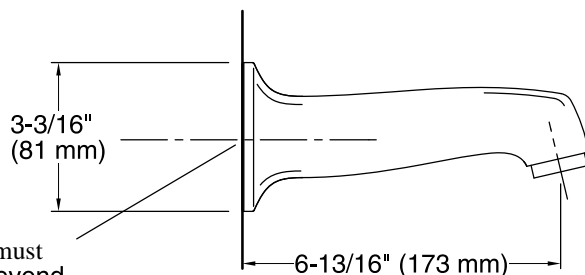

For 1/2" NPT spout, pipe must extend 7/16" (11 mm) beyond finished wall.

Technical Information

All product dimensions are nominal.

Drain included: No

Notes

Install this product according to the installation guide.