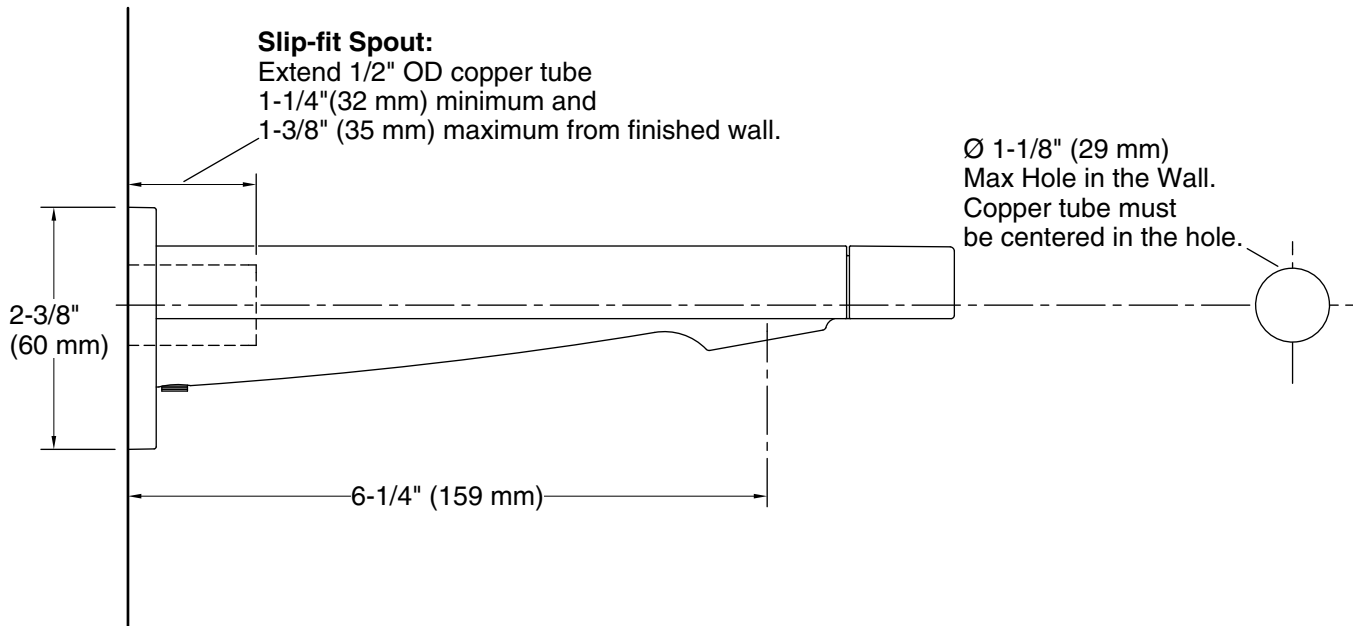

### Features

- Diverter spout with slip-fit connection
- 6-1/4" (159 mm) spout reach
- 1-1/8" (29 mm) max hole diameter
- Coordinates with other products in the Parallel collection

### Technical Information

All product dimensions are nominal.

Drain included: No