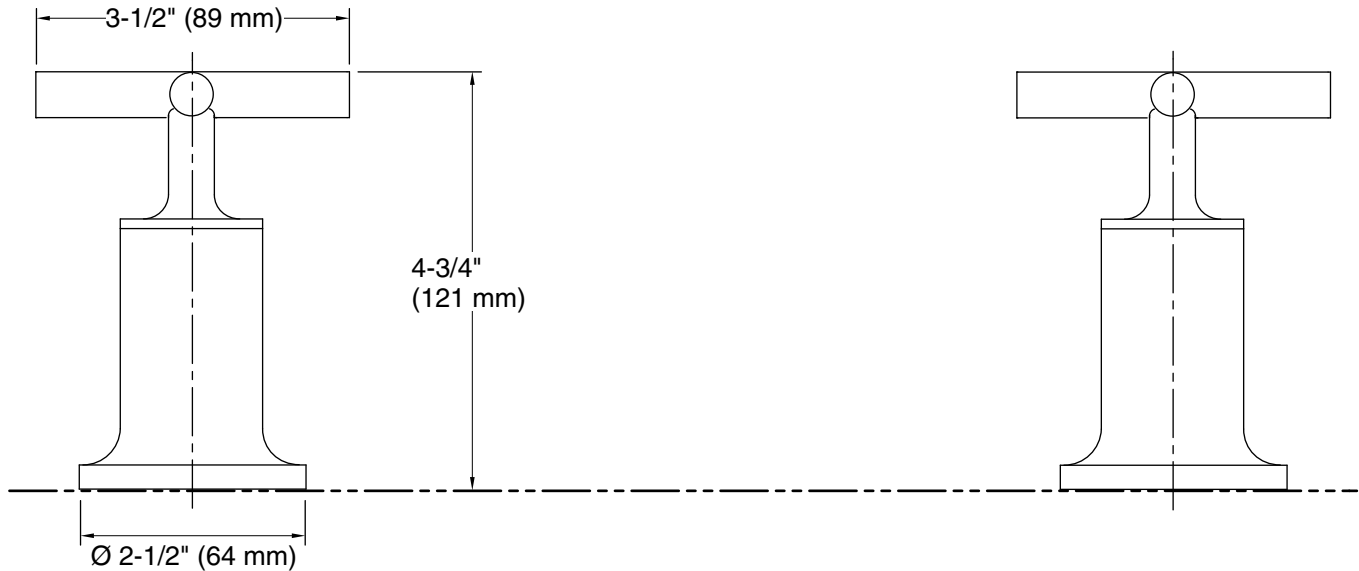

THE BOLD LOOK
OF **KOHLER**®

KOHLER Faucets Deck- or wall-mount bath faucet handle trim with cross design
Purist®
design
K-T14429-3

Technical Information

All product dimensions are nominal.

Notes

Install this product according to the installation instructions.