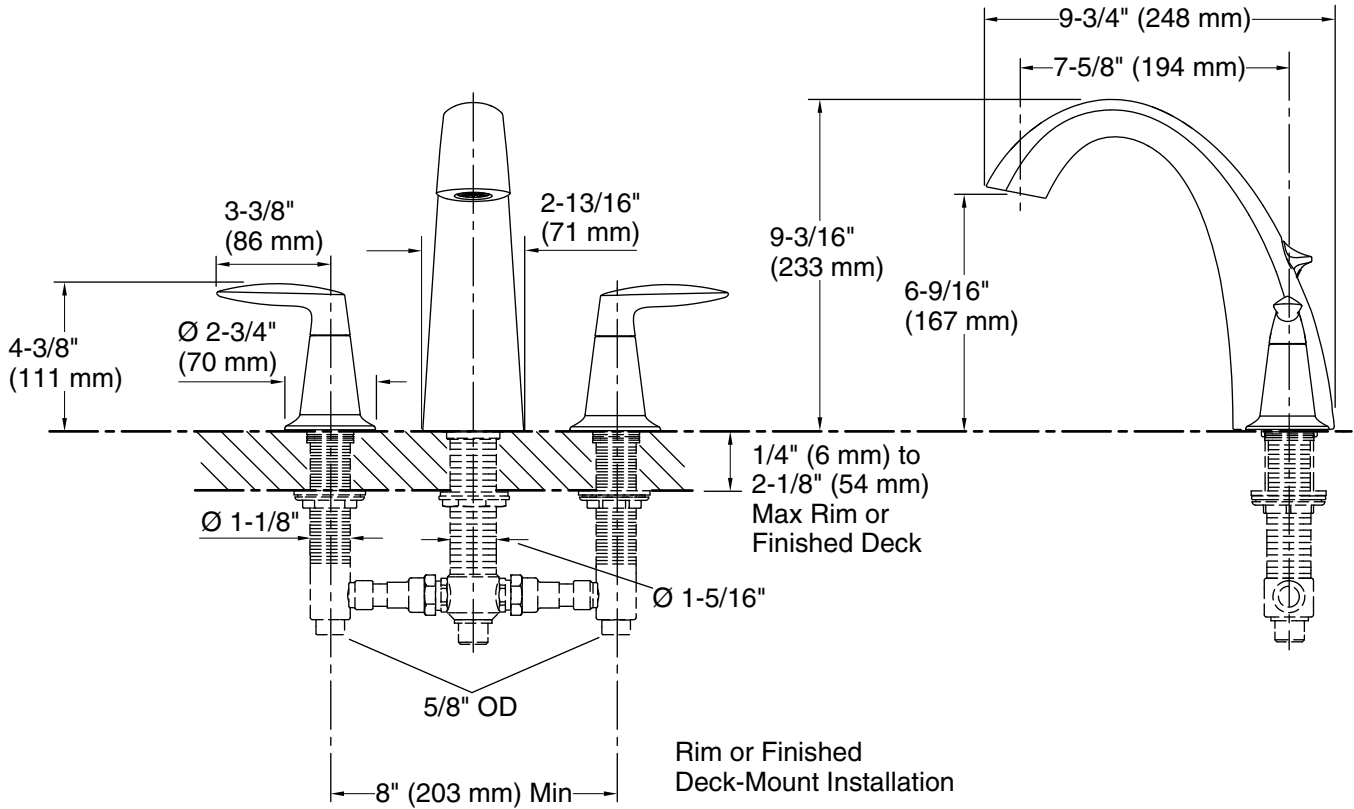

Technical Information

All product dimensions are nominal.

Drain included: No

Notes

Install this product according to the installation instructions.

ADA, OBC, CSA B651 compliant when installed to the specific requirements of these regulations.