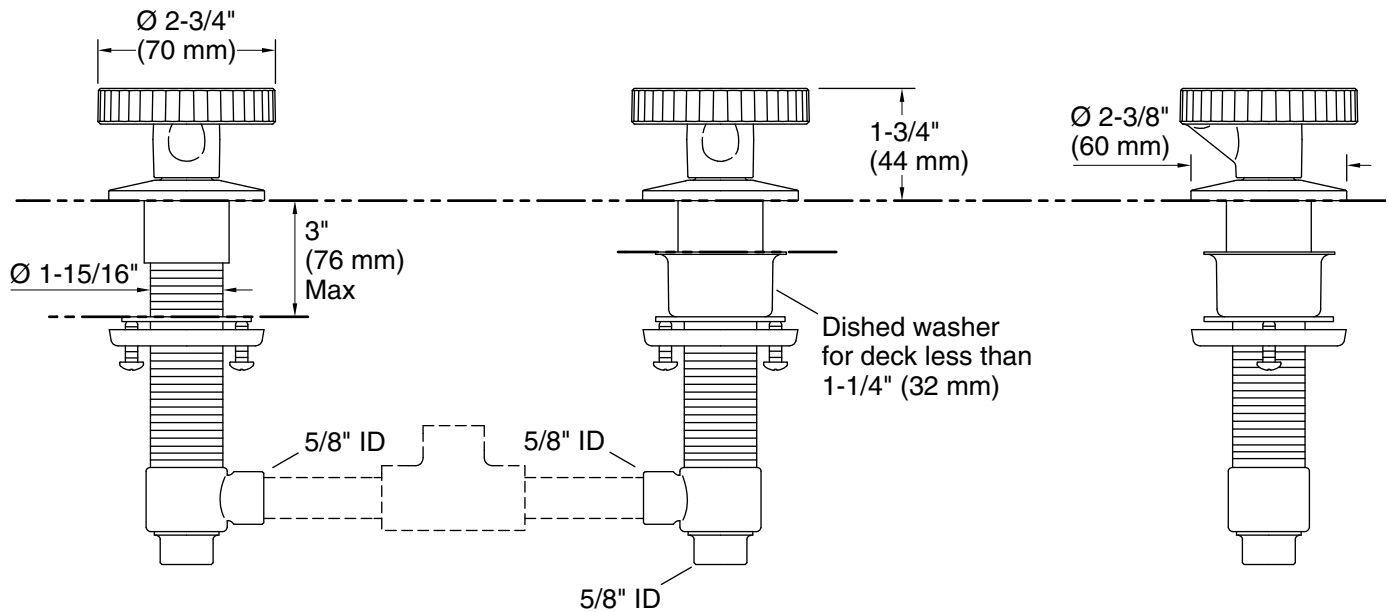

Material

- Premium metal construction for durability and reliability
- KOHLER® finishes resist corrosion and tarnishing

Installation

- Valves included
- Deck-mount

Required Products/Accessories

- K-77985 deck-mount bath spout with Tube design
- or
- K-77986 deck-mount bath spout with Ribbon design
- or
- K-77987 deck-mount bath spout with Row design

Technical Information

All product dimensions are nominal.

Drain included: No

Notes

Install this product according to the installation instructions.