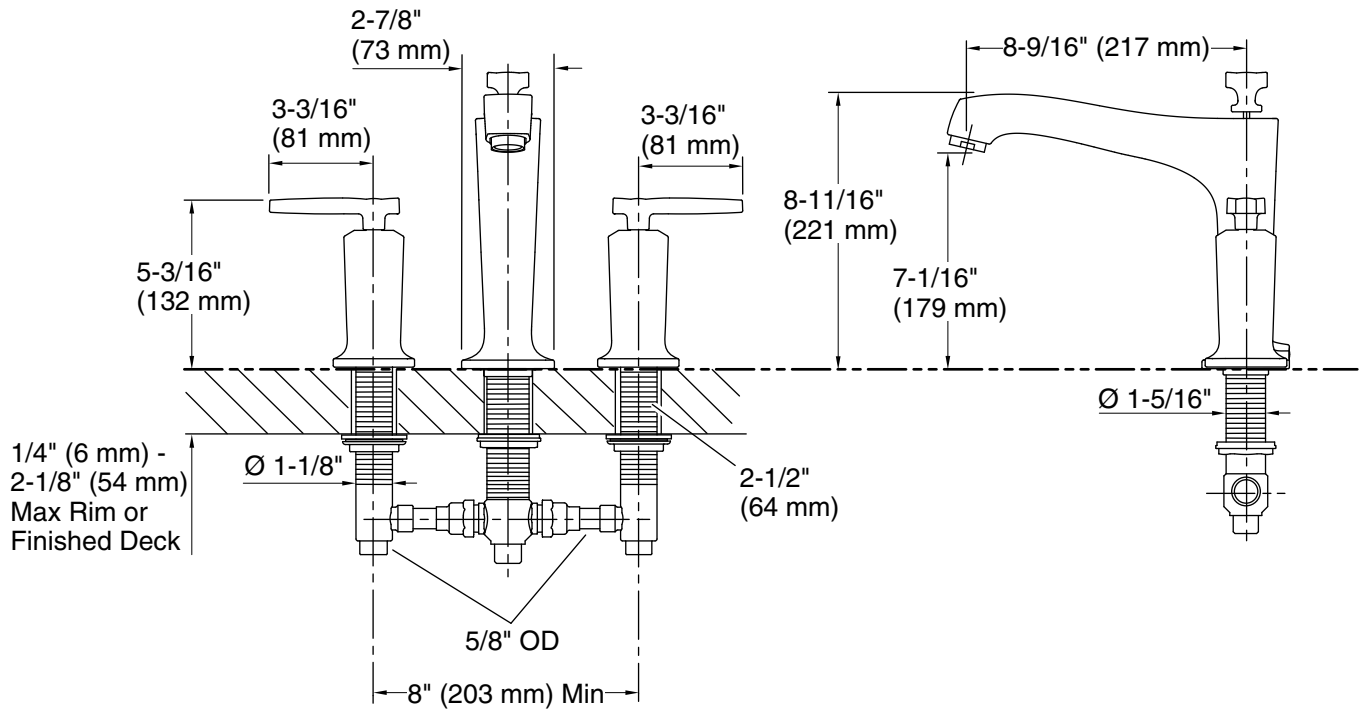

Rim or Finished Deck
Mount Installation

Technical Information

All product dimensions are nominal.

Drain included: No

Notes

Install this product according to the installation guide.

ADA, OBC, CSA B651 compliant when installed to the specific requirements of these regulations.