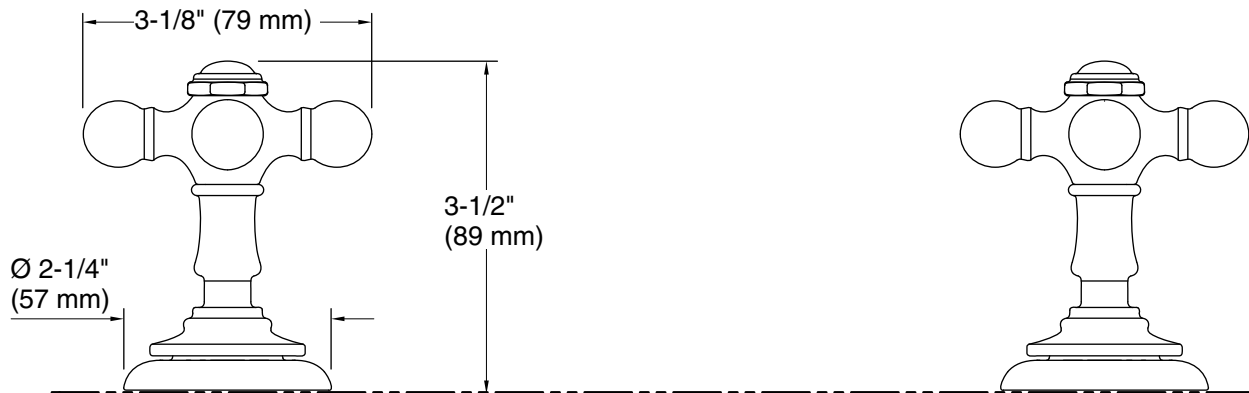

KOHLER Faucets Deck-mount bath faucet handle trim with Cross design
Artifacts®
K-T98071-3

Technical Information

All product dimensions are nominal.

Drain included: No

Notes

Install this product according to the installation instructions.

IMPORTANT! Artifacts deck-mount handles are only compatible with the valve included with the Artifacts deck-mount faucets. Do not install to a K-300 bath valve.

ADA compliant when installed to the specific requirements of these regulations.