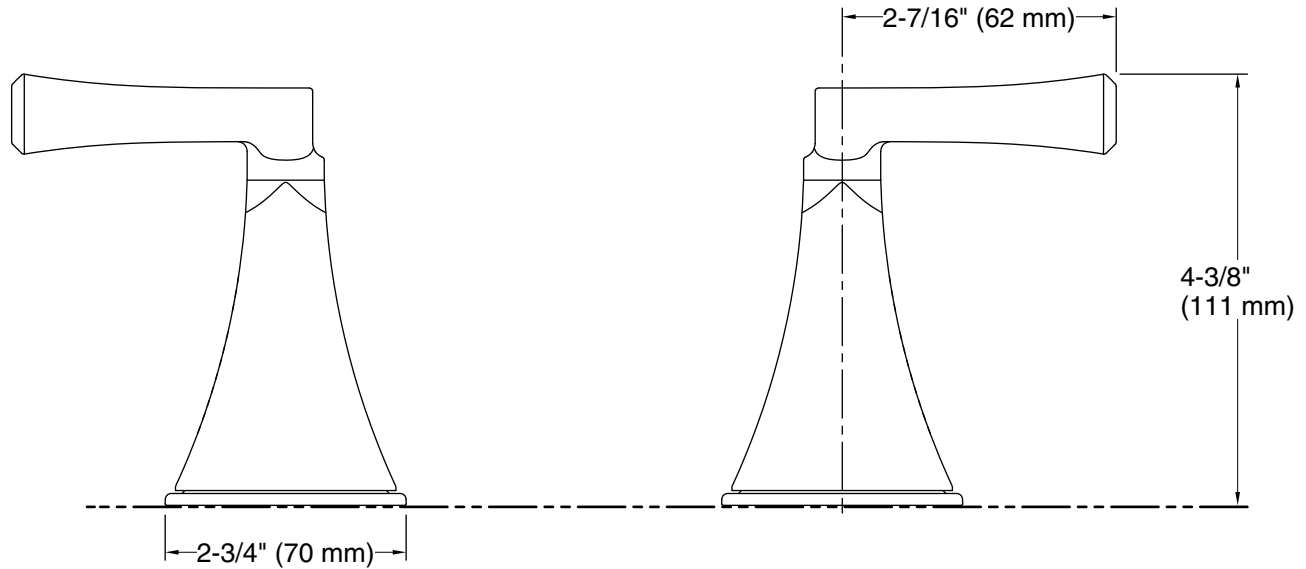

Features

- Deco lever handles

Material

- Brass

Installation

- Deck-mount

Required Products/Accessories

K-300-K High Flow Bath Valve

Technical Information

All product dimensions are nominal.

Notes

Install this product according to the installation guide.