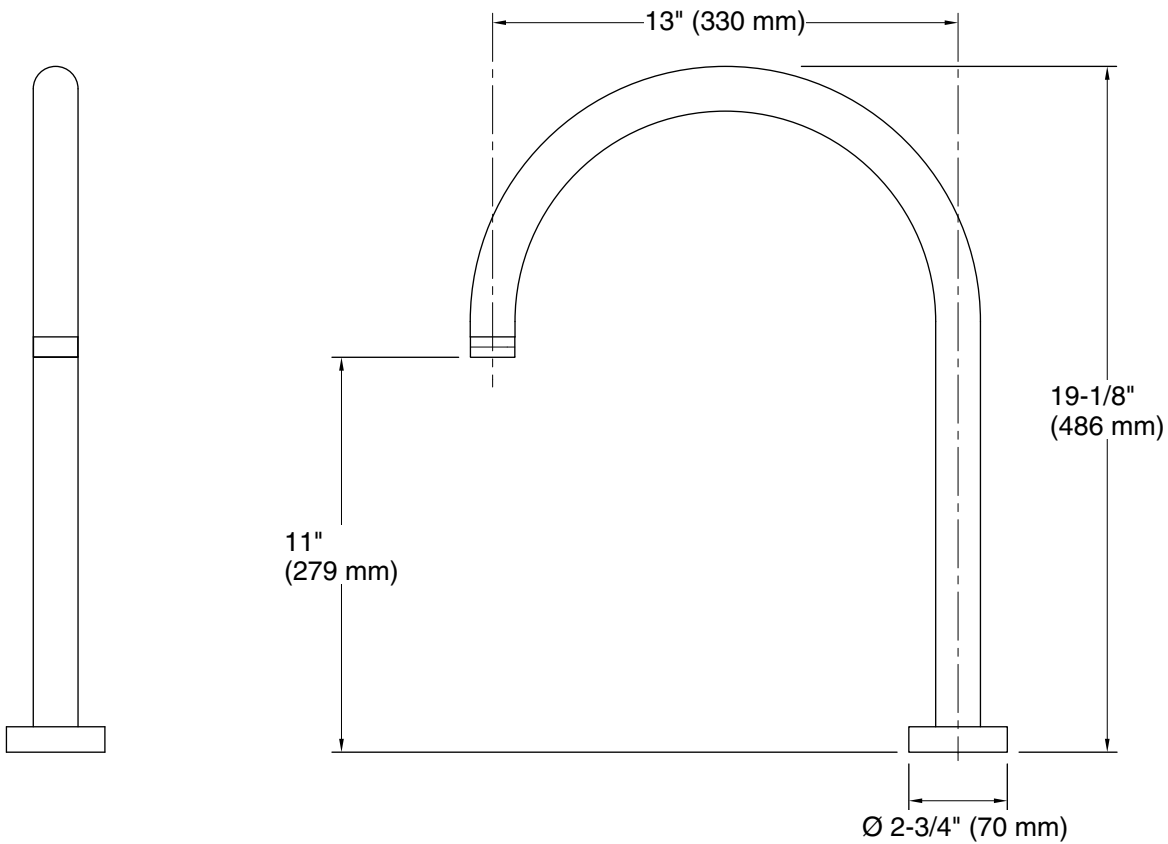

Features

- High arch, nondiverter spout with slip-fit connection
- Laminar flow delivers a graceful stream of water
- Complements a variety of Kohler deck-mount handles

Material

- Brass
- KOHLER® finishes resist corrosion and tarnishing

Technical Information

All product dimensions are nominal.

Drain included: No

Notes

Install this product according to the installation guide.