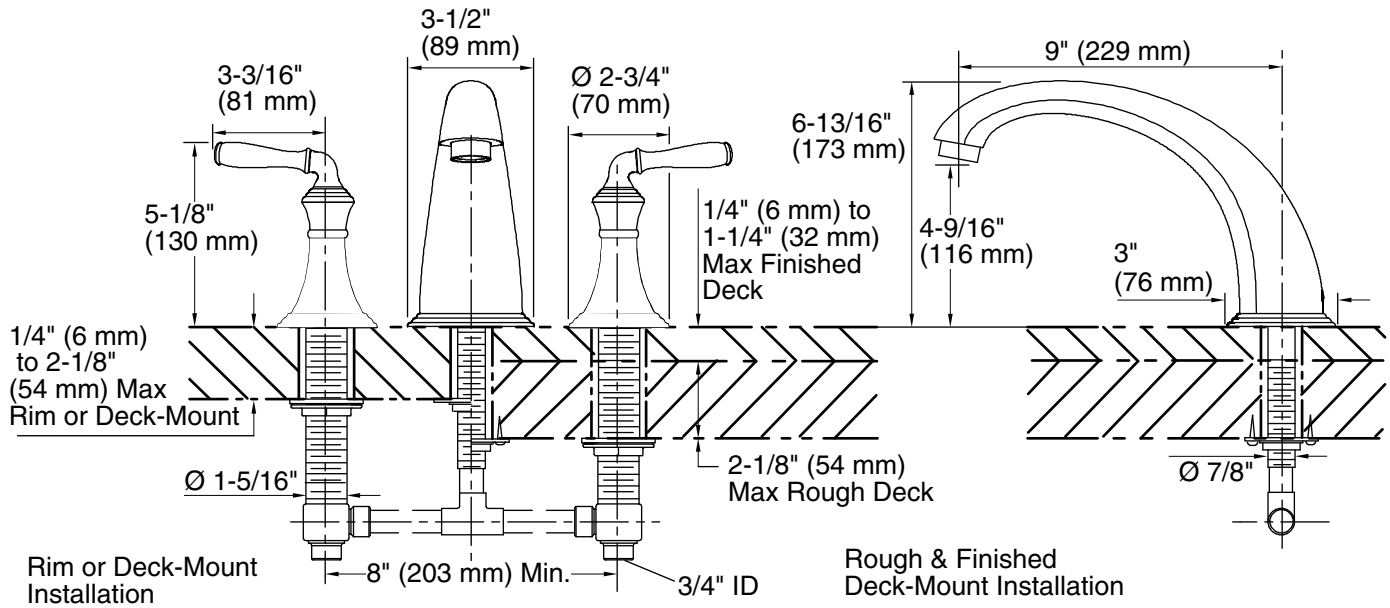

Features

- Two lever handles offer separate control of hot and cold water
- 9" (229 mm) nondiverter spout
- Coordinates with Devonshire faucets, accessories, and showering components to complete your bathroom

Technical Information

All product dimensions are nominal.

Drain included: No

Spout:

Spout reach: 9" (229 mm)

Notes

Install this product according to the installation guide.

ADA, OBC, CSA B651 compliant when installed to the specific requirements of these regulations.