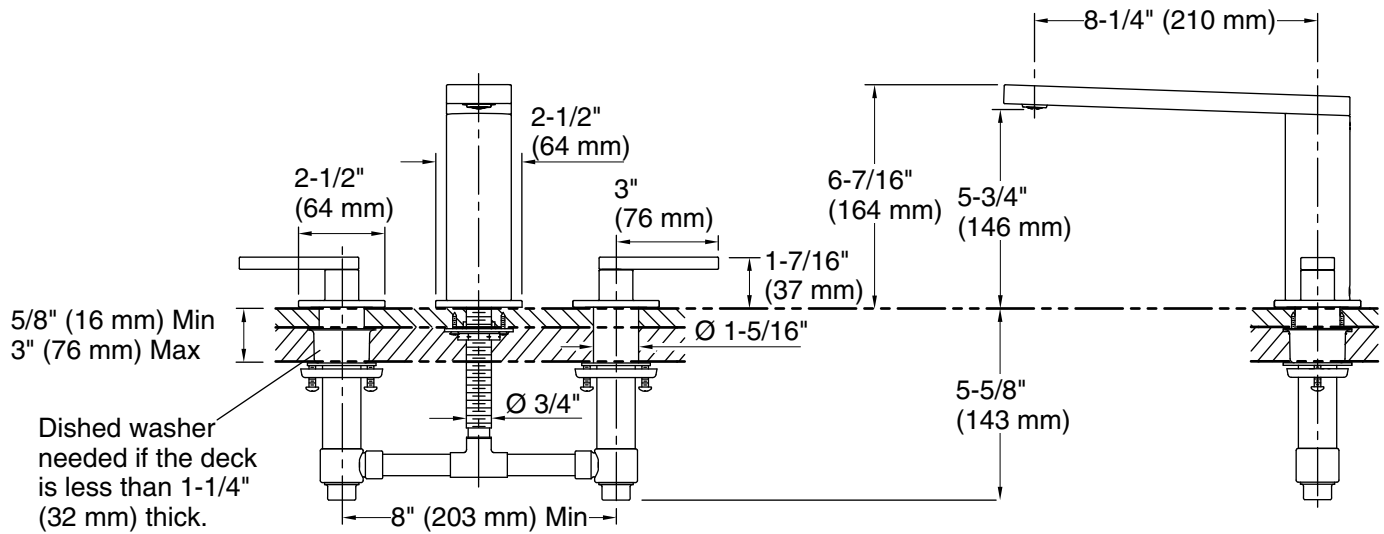

Finished Deck-Mount
Installation Only

Technical Information

All product dimensions are nominal.

Drain included: No

Spout:

Spout reach: 8-1/4" (210 mm)

Notes

Install this product according to the installation guide.

ADA, OBC, CSA B651 compliant when installed to the specific requirements of these regulations.