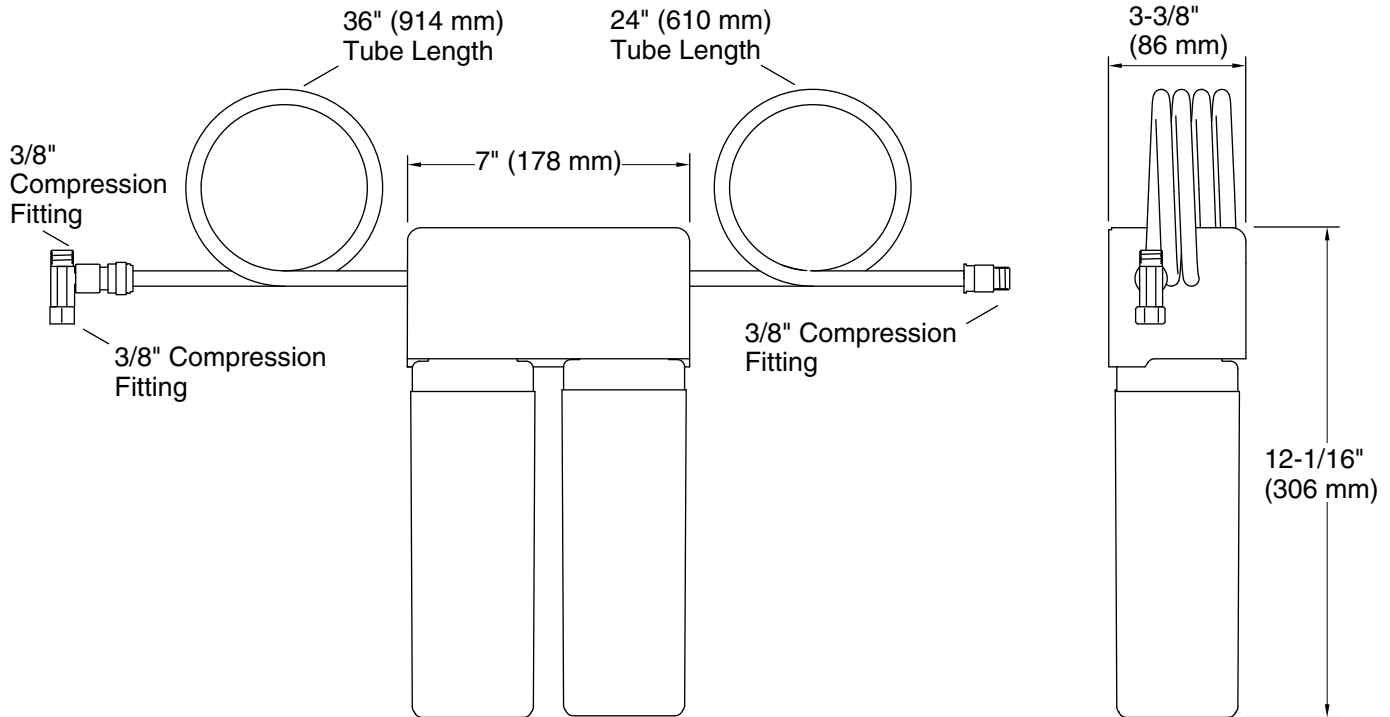

Features

- Nondiverter spout
- 8" (203 mm) spout reach
- For use with Components™ Lever, Oyl, or Industrial faucet handles (sold separately)
- Coordinates with Components faucets, accessories, and showering components to complete your bathroom

Color	Code	Description
	CP	Polished Chrome
	BN	Vibrant® Brushed Nickel
	BL	Matte Black
	2MB	Vibrant® Brushed Moderne Brass

Technical Information

All product dimensions are nominal.

Drain included: No

Spout:

Spout reach: 8" (203 mm)

Notes

Install this product according to the installation instructions.

WARNING: Risk of personal injury. Do not install the bath faucet in an area where it may inadvertently be used for support by the bather.