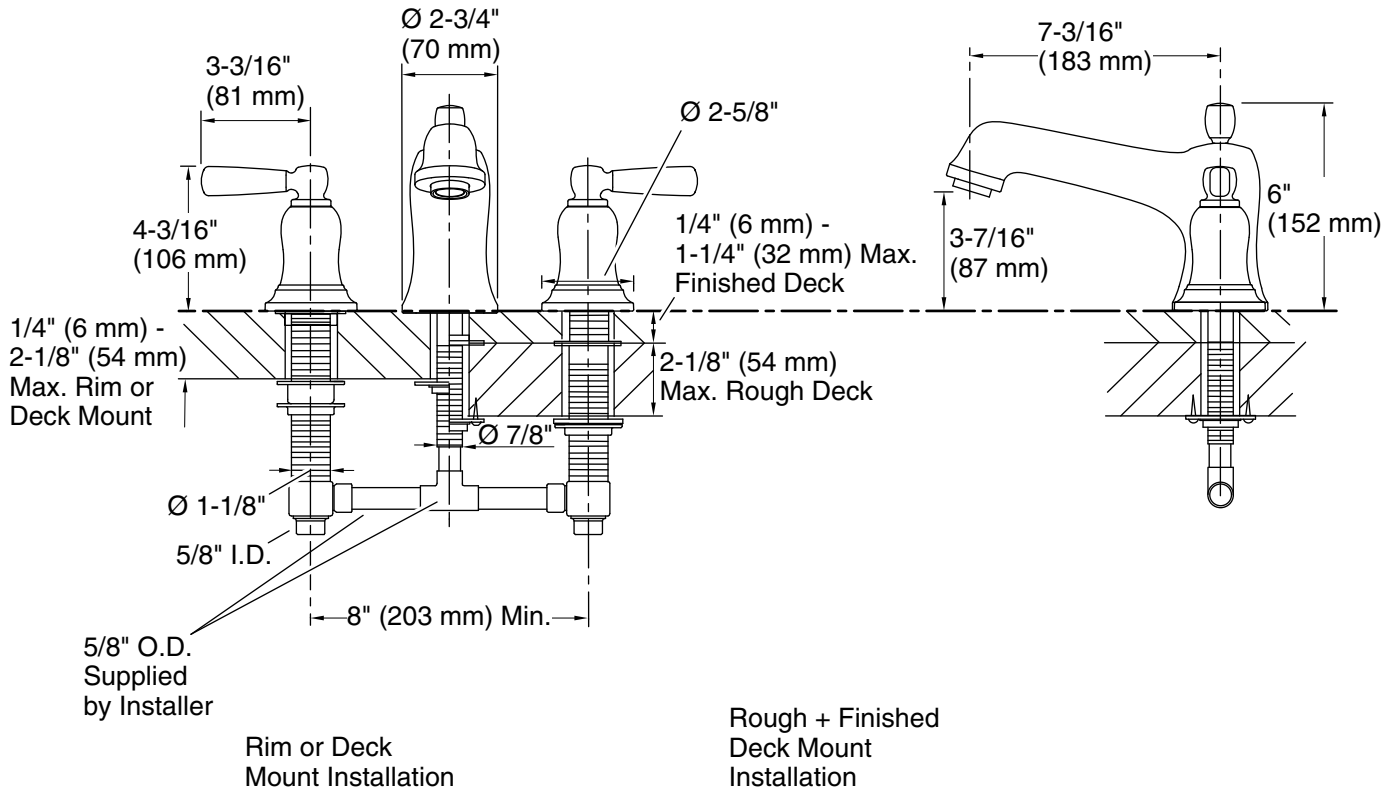

Technical Information

All product dimensions are nominal.

Drain included: No

Notes

Install this product according to the installation instructions.

ADA, OBC, CSA B651 compliant when installed to the specific requirements of these regulations.