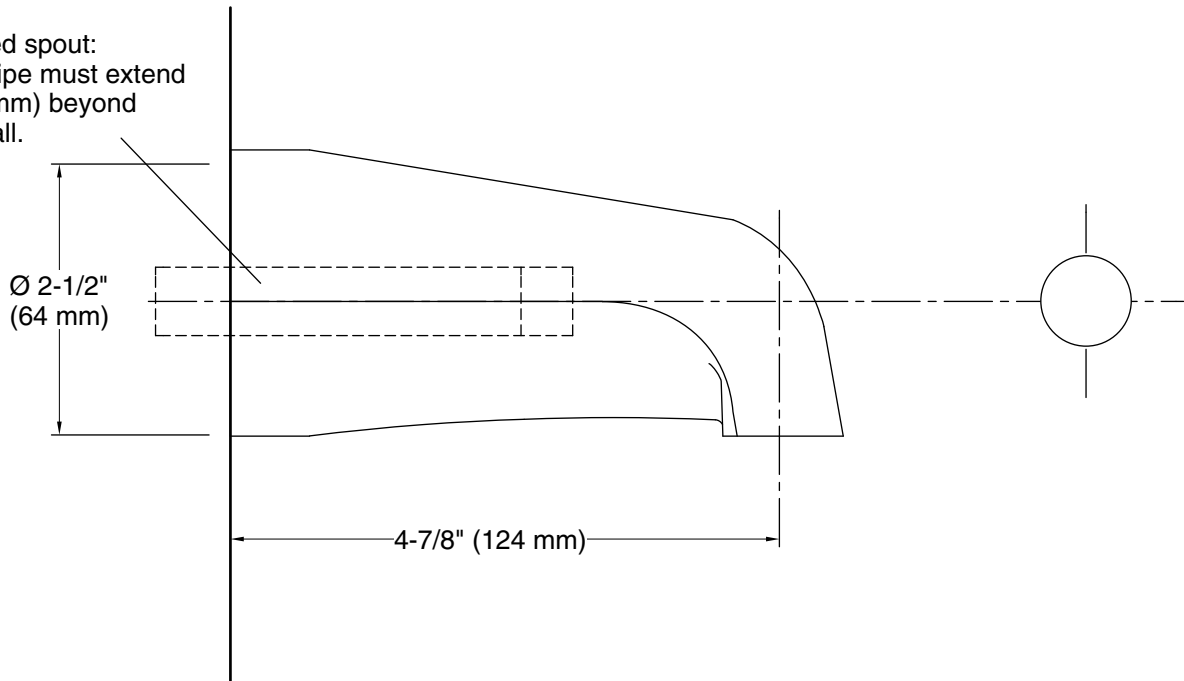

### Features

- 4-7/8" (124 mm) nondiverter spout with 1/2" NPT connection
- Coordinates with Coralais faucets, accessories, and showering components to complete your bathroom

For threaded spout:  
1/2" NPT Pipe must extend  
3-7/8" (98 mm) beyond  
finished wall.