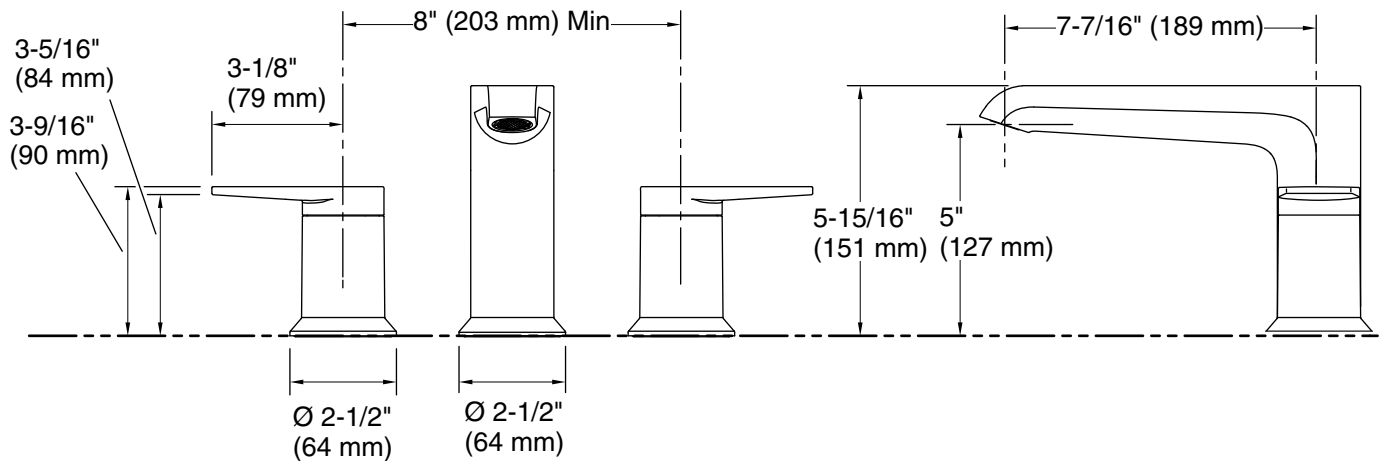

Features

- Two lever handles offer separate control of hot and cold water
- 7-7/16" (189 mm) spout reach
- 10.0 gpm (37.9 lpm) maximum flow rate at 45 psi (3.1 bar)
- Coordinates with products in the Hint® collection

Technical Information

All product dimensions are nominal.

Drain included: No

Notes

Install this product according to the installation instructions.

ADA, OBC, CSA B651 compliant when installed to the specific requirements of these regulations.