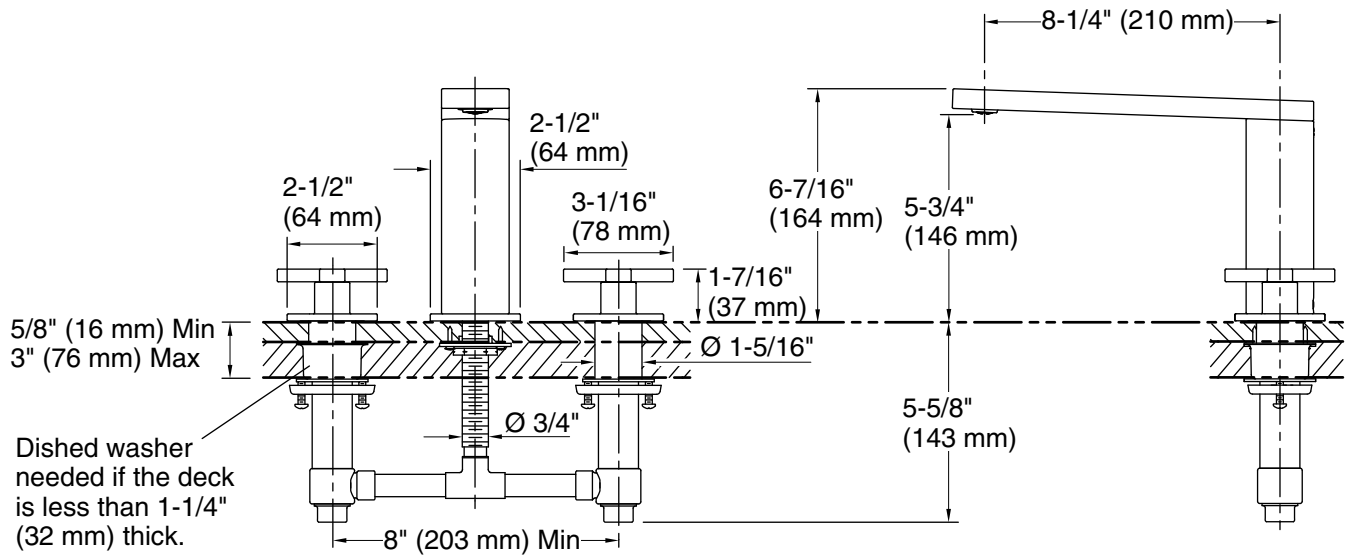

Finished Deck-Mount
Installation Only

Technical Information

All product dimensions are nominal.

Drain included: No

Spout:

Spout reach: 8-1/4" (210 mm)

Notes

Install this product according to the installation guide.

ADA compliant when installed to the specific requirements of these regulations.