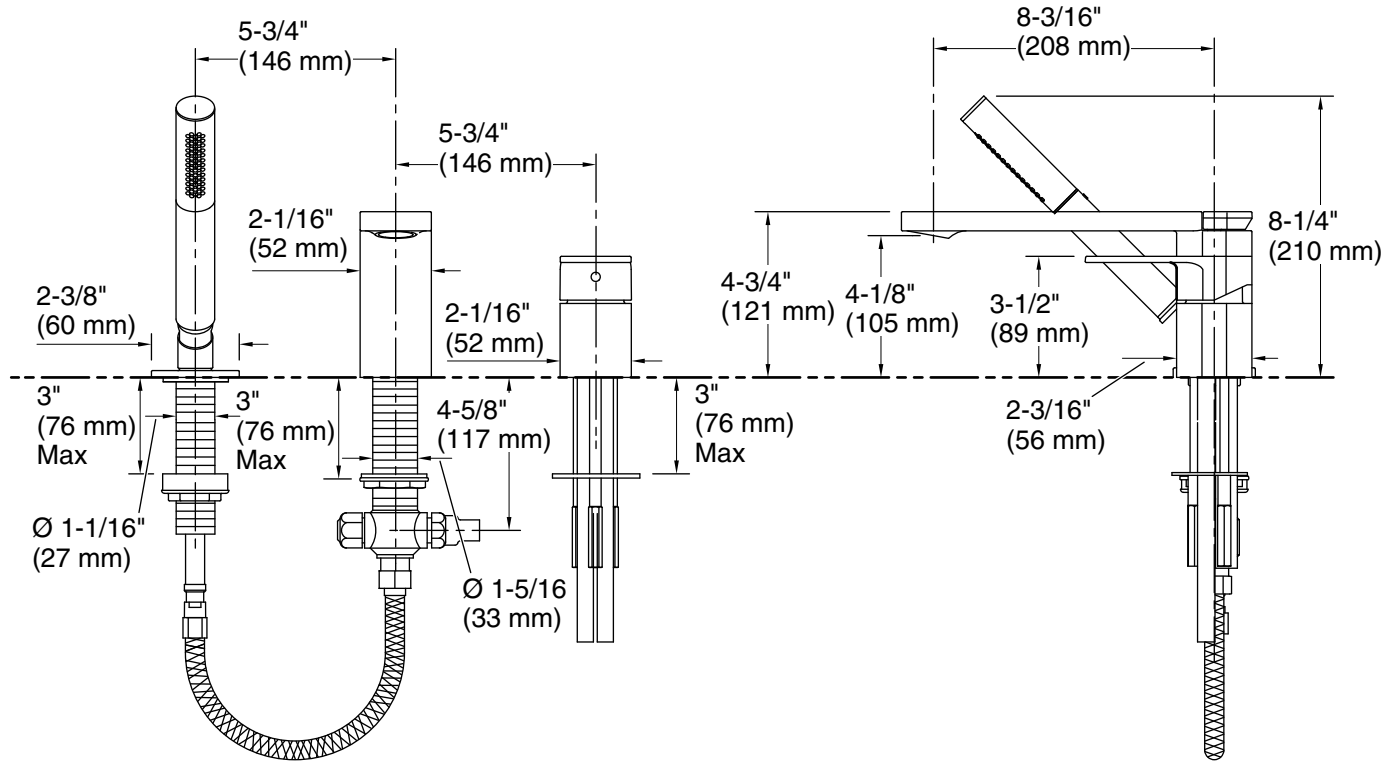

Features

- A single handle controls both on/off activation and temperature setting
- 8-3/16" (208 mm) spout reach
- 8.0 gpm (30.3 lpm) maximum bath faucet flow rate at 45 psi (3.1 bar)
- 1.75 gpm (6.6 lpm) maximum handshower flow rate at 45 psi (3.1 bar)
- Coordinates with other products in the Parallel collection

Material

- Premium metal construction for durability and reliability
- KOHLER® finishes resist corrosion and tarnishing

Installation

- Deck-mount

Recommended Products/Accessories

- K-23723 Faucet cleaner
- K-21897 Double toilet paper holder
- K-23524 18" towel bar
- K-23525 24" towel bar
- K-23526 Towel arm
- K-23527 Vertical toilet paper holder
- K-23528 Pivoting toilet paper holder
- K-23529 Robe hook

Technical Information

All product dimensions are nominal.

Faucet:

Flow rate: 8 gal/min (30.3 l/min)

Pressure: 45 psi (3.1 bar)

Drain included: No

Spout:

Spout reach: 8-3/16" (209 mm)

Handshower:

Rated maximum flow: 1.75 gal/min (6.6 l/min)

Pressure: 45 psi (3.1 bar)

Notes

Install this product according to the installation instructions.