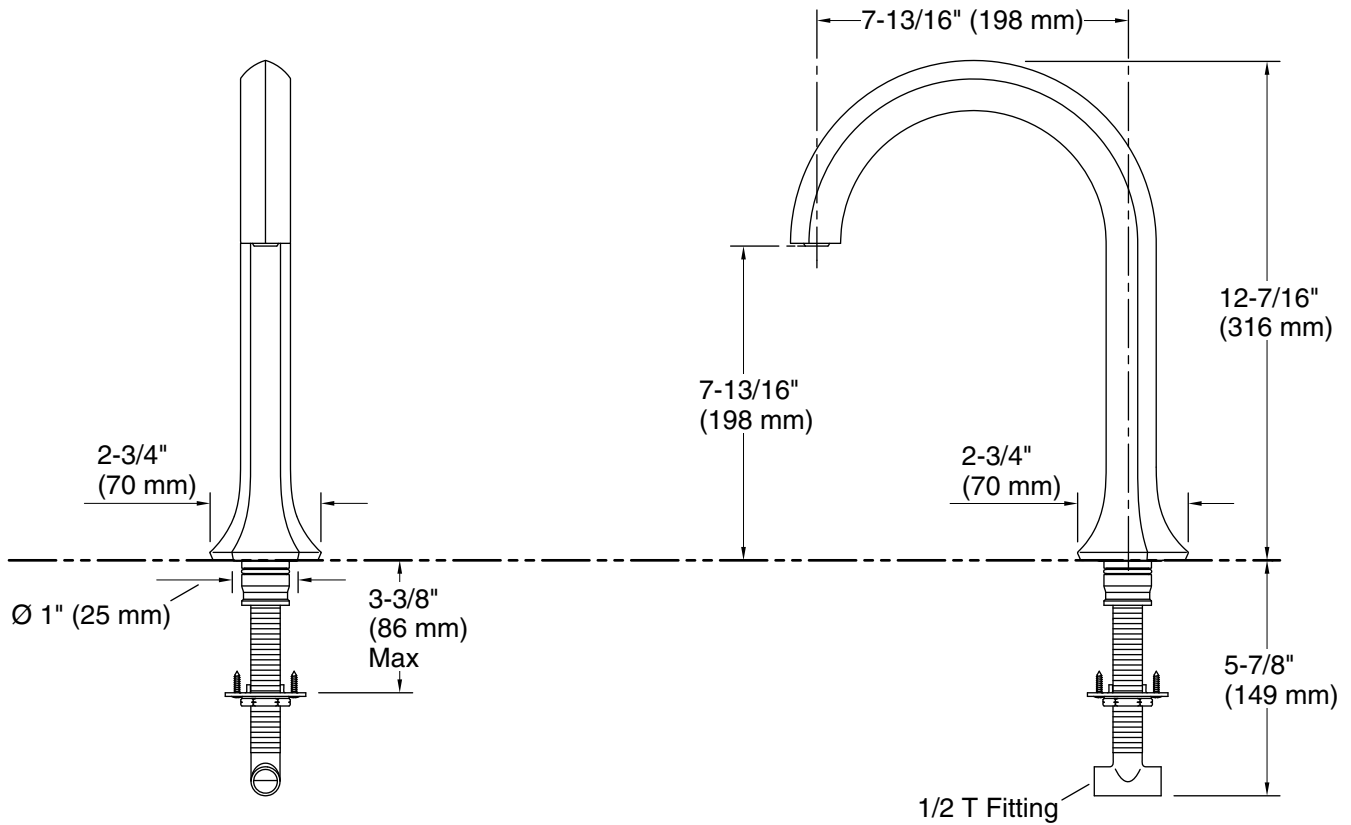

Features

- Nondiverter spout
- 7-3/4" (197 mm) spout reach
- Part of the Occasion bathroom faucet and accessory collection

Material

- Premium metal construction for durability and reliability
- KOHLER® finishes resist corrosion and tarnishing

Installation

- Deck-mount

Required Products/Accessories

K-27018-3 Deck-mount bath faucet handles with Cross design

or

K-27018-4 Deck-mount bath faucet handles with Lever design

or

K-27019-4 Deck-mount bath faucet handle

Color	Code	Description
	SN	Vibrant® Polished Nickel
	BL	Matte Black
	2MB	Vibrant® Brushed Moderne Brass

Technical Information

All product dimensions are nominal.

Drain included: No