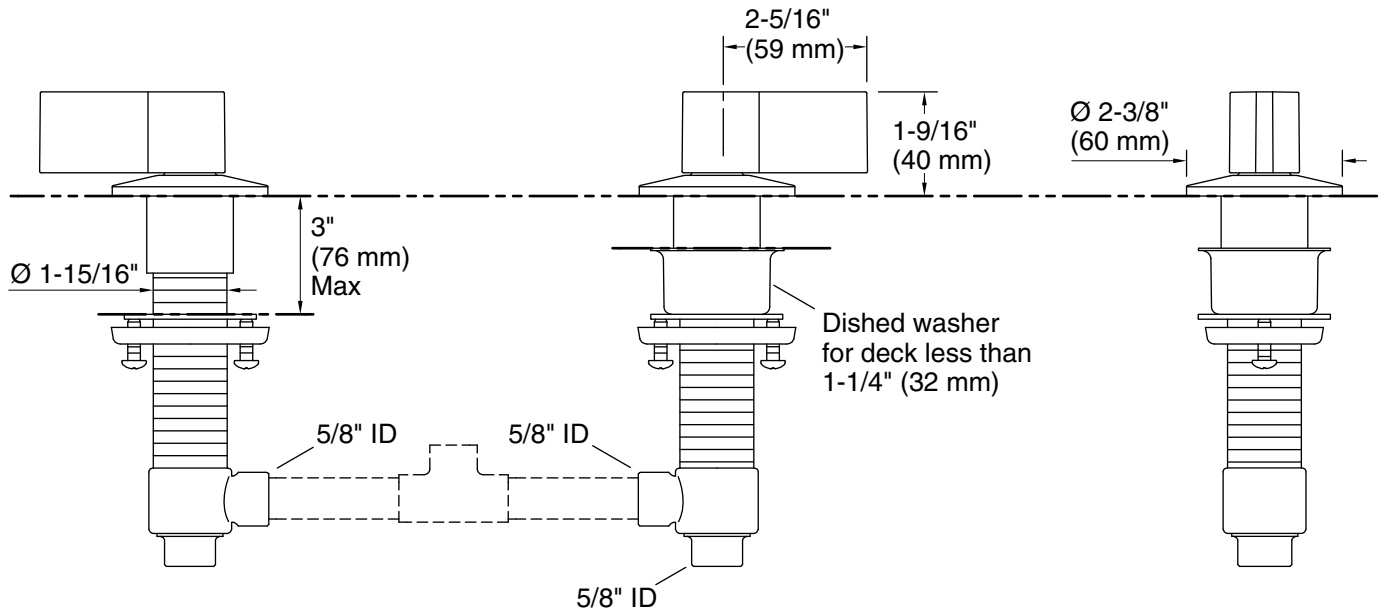

Technical Information

All product dimensions are nominal.

Drain included: No

Notes

Install this product according to the installation instructions.

ADA compliant for handles only.

ADA, OBC, CSA B651 compliant when installed to the specific requirements of these regulations.