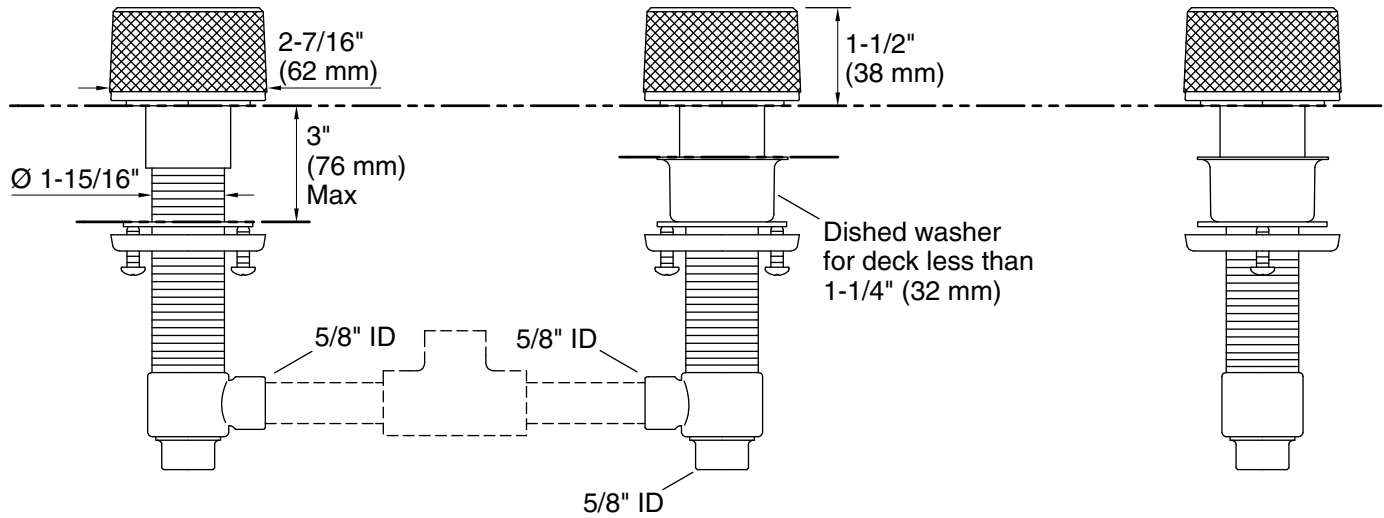

Material

- Premium metal construction for durability and reliability
- KOHLER® finishes resist corrosion and tarnishing

Installation

- Deck-mount
- Valves included

Required Products/Accessories

- K-77985 deck-mount bath spout with Tube design
- or
- K-77986 deck-mount bath spout with Ribbon design
- or
- K-77987 deck-mount bath spout with Row design

Technical Information

All product dimensions are nominal.

Drain included: No

Notes

Install this product according to the installation instructions.